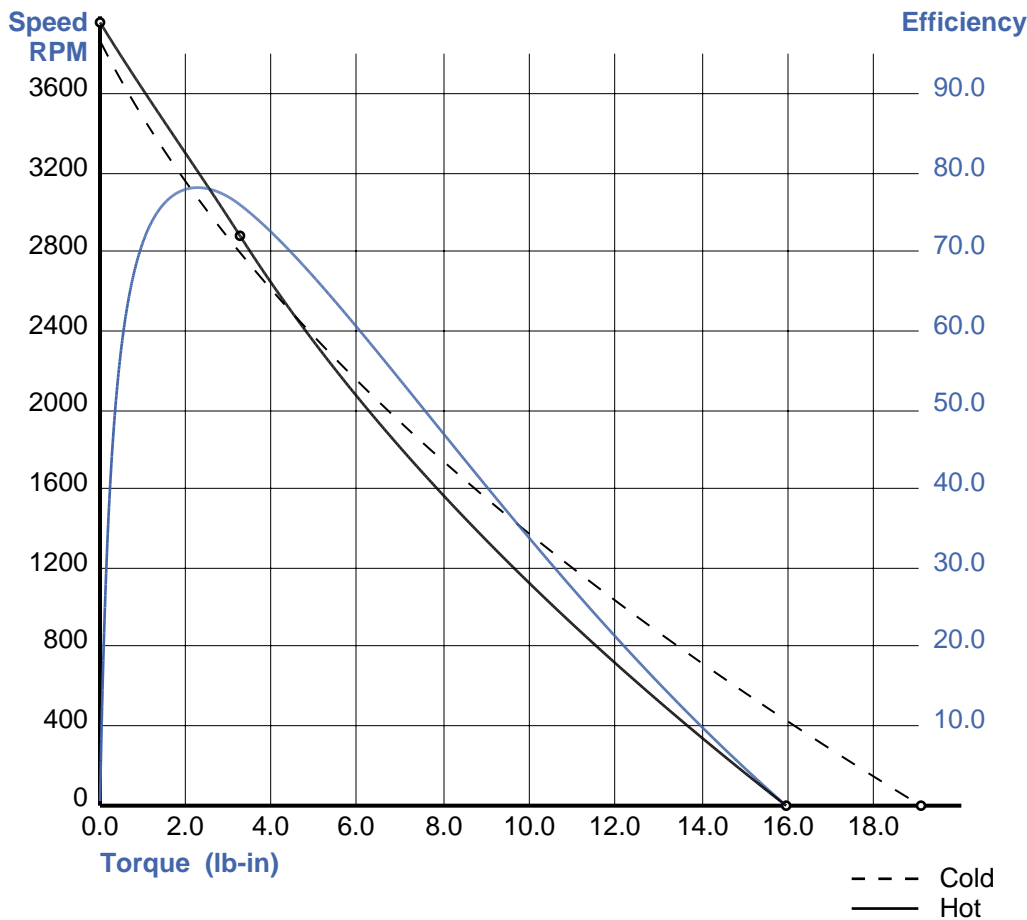

Prepared by: Groschopp.com

08/17/20

Motor: BL 6540  
Voltage: 24 v DC  
Speed: 2900 rpm 4 Poles  
Gearbox: None

Product ID: 7121

SPECIFICATIONS

Rating:

Speed: 2888.0 rpm  
Torque: 3.3lb-in  
Current: 5.94 amps  
Output: 111 watts  
Output: 0.1489 HP

Duty Cycle:

On: Continuous  
Off:

Efficiency:

Gearbox:  
Motor: 76.1 %  
System: 76.1 %

Start/Stall Conditions:

Current: 31.91 amps  
Torque: 19.06 lb-in

Speed, Efficiency Vs. Torque

Notes: