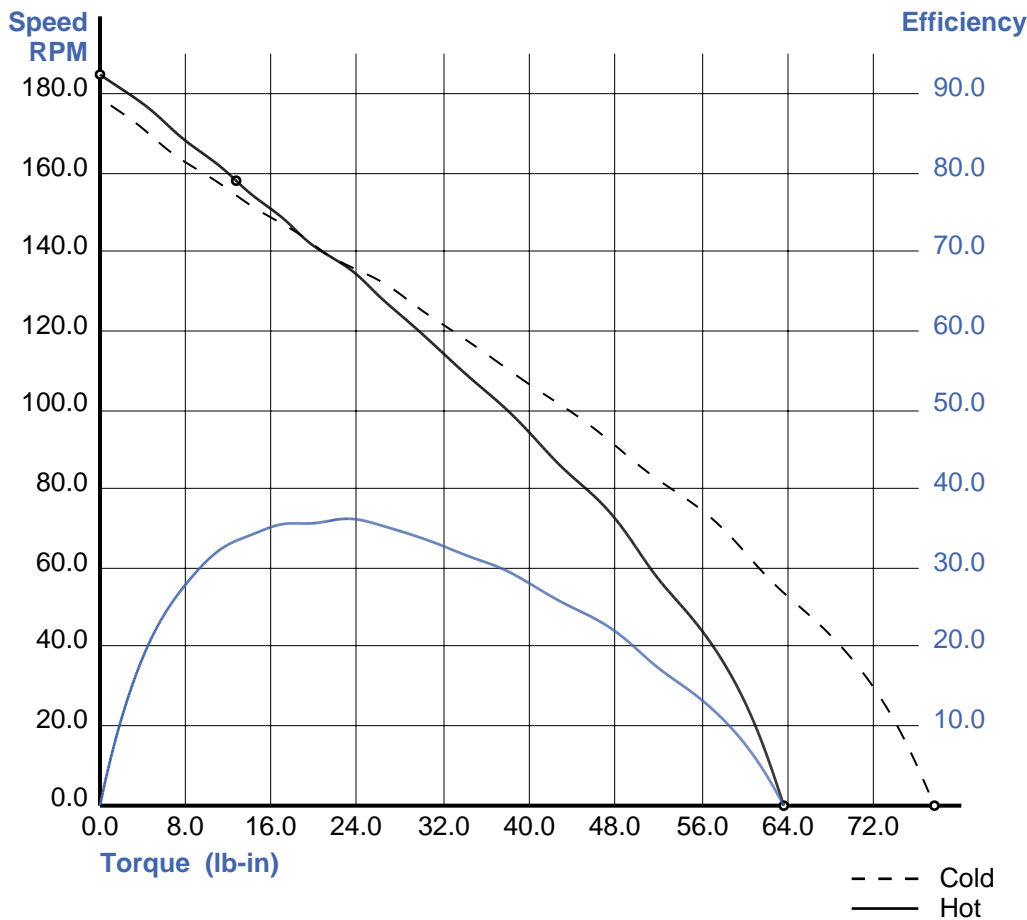

Prepared by: Groschopp.com

08/17/20

Motor: PM 6015
Voltage: 12 v DC
Speed: 2400 rpm 2 Poles
Gearbox: RA 3000T 15:1 Ratio

Product ID: 10313

SPECIFICATIONS

Rating:

Speed: 158.3 rpm
Torque: 12.6lb-in
Current: 5.9 amps
Output: 24 watts
Output: 0.0318 HP

Duty Cycle:

On: Continuous
Off:

Efficiency:

Gearbox: 49.2 %
Motor: 68.2 %
System: 33.6 %

Start/Stall Conditions:

Current: 22.45 amps
Torque: 77.50 lb-in

Constants:

Ke: 3.91 v/krpm
Kt: 0.33 lb-in/amp

Speed, Efficiency Vs. Torque

Notes: