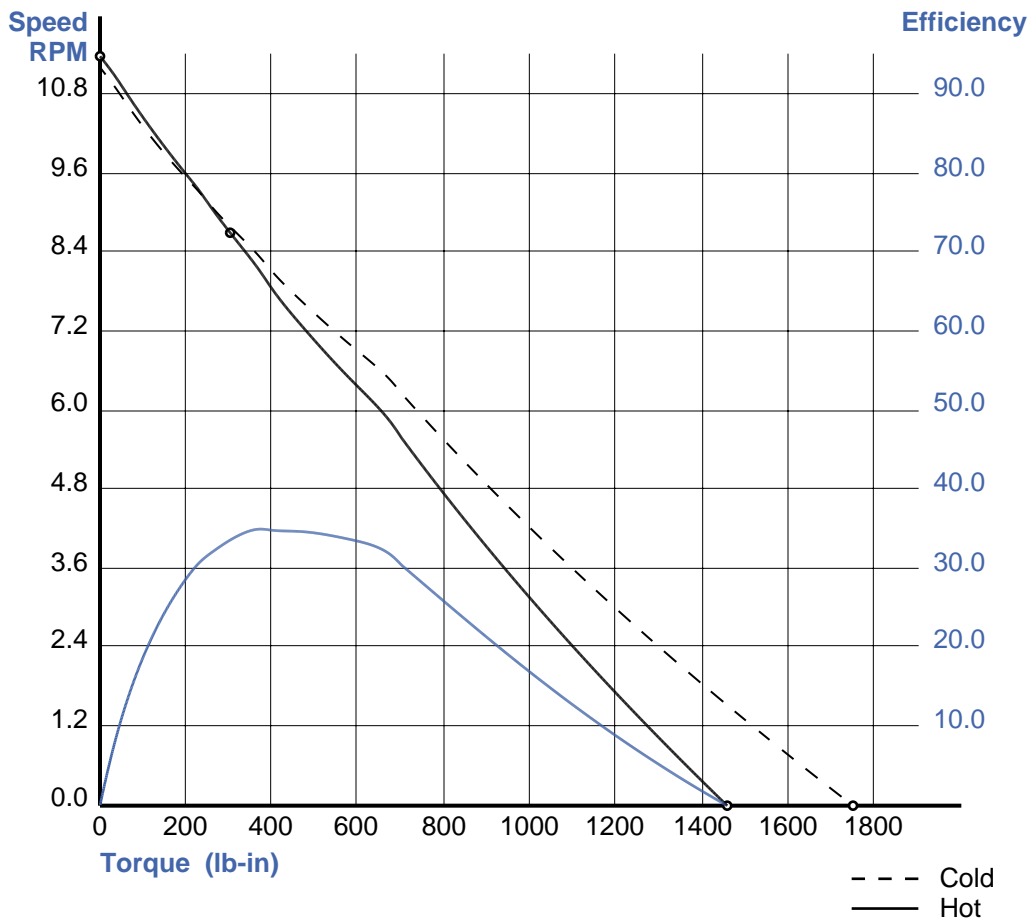

Prepared by: Groschopp.com

08/17/20

Motor: BL 6520
Voltage: 24 v DC
Speed: 2600 rpm 4 Poles
Gearbox: PS 2300 300:1 Ratio

Product ID: 57548

SPECIFICATIONS

Rating:

Speed: 8.7 rpm
Torque: 302.3lb-in
Current: 3.66 amps
Output: 31 watts
Output: 0.0418 HP

Duty Cycle:

On: Continuous
Off:

Efficiency:

Gearbox: 54.2 %
Motor: 62.1 %
System: 33.6 %

Start/Stall Conditions:

Current: 14.11 amps
Torque: 1748.52 lb-in

Speed, Efficiency Vs. Torque

Notes: