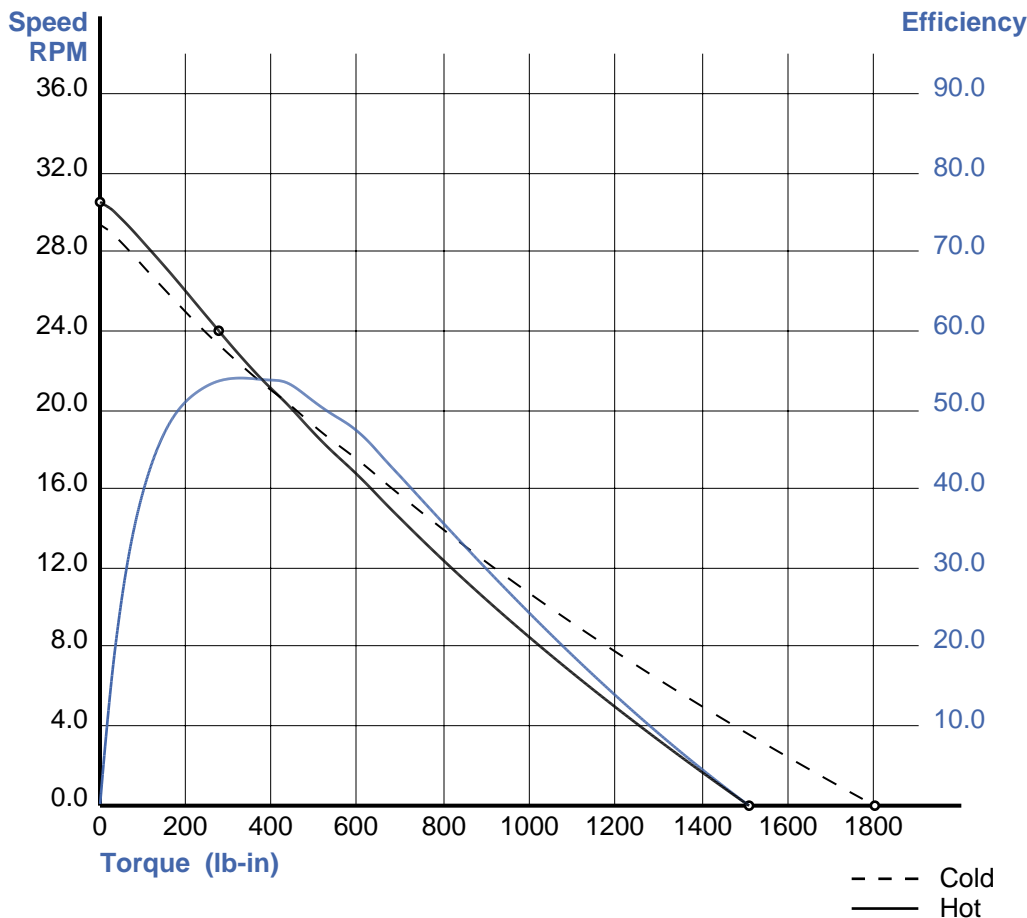

Prepared by: Groschopp.com

08/17/20

Motor: BL 6540
Voltage: 24 v DC
Speed: 2900 rpm 4 Poles
Gearbox: PS 2300 120:1 Ratio

Product ID: 57550

SPECIFICATIONS

Rating:

Speed: 24.1 rpm
Torque: 275.6lb-in
Current: 6.14 amps
Output: 79 watts
Output: 0.1053 HP

Duty Cycle:

On: Continuous
Off:

Efficiency:

Gearbox: 70.7 %
Motor: 76.1 %
System: 53.8 %

Start/Stall Conditions:

Current: 31.91 amps
Torque: 1799.12 lb-in

Speed, Efficiency Vs. Torque

Notes: