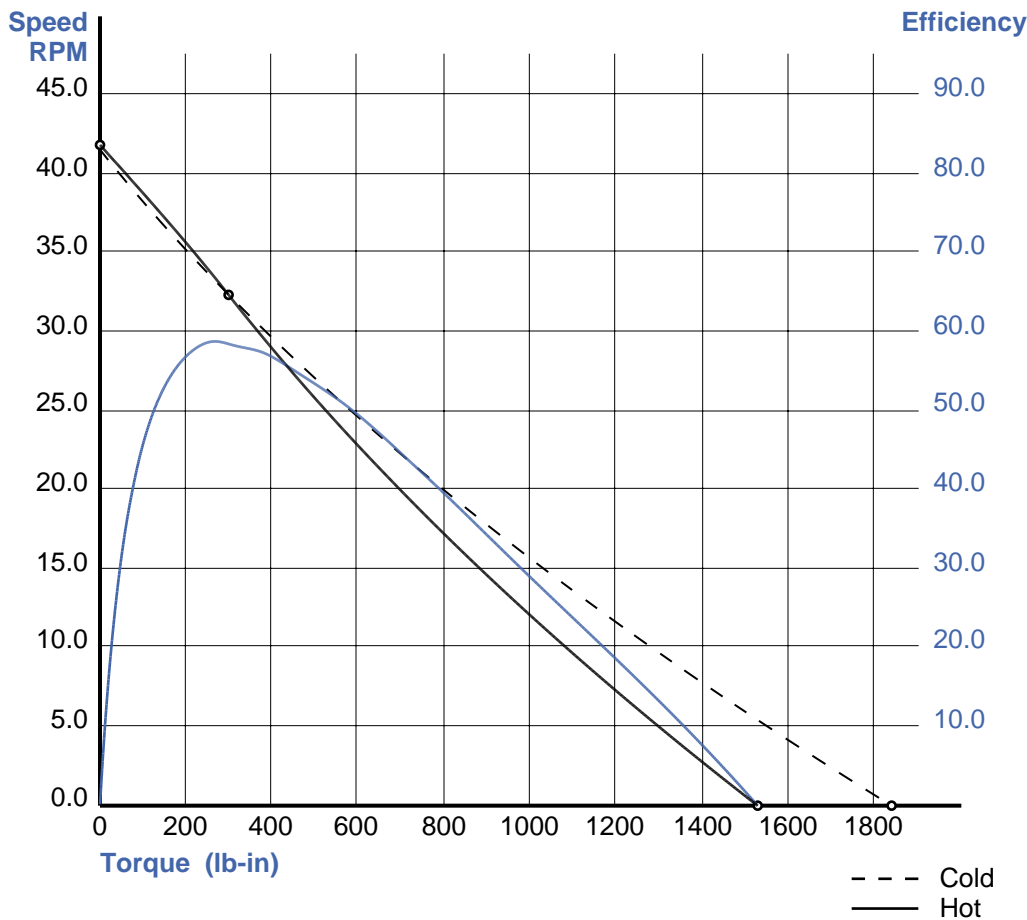

Prepared by: Groschopp.com

08/17/20

Motor: BL 6560
Voltage: 24 v DC
Speed: 2900 rpm 4 Poles
Gearbox: PS 2300 90:1 Ratio

Product ID: 57553

SPECIFICATIONS

Rating:

Speed: 32.4 rpm
Torque: 298.6lb-in
Current: 8.43 amps
Output: 114 watts
Output: 0.1533 HP

Duty Cycle:

On: Continuous
Off:

Efficiency:

Gearbox: 75.8 %
Motor: 77.1 %
System: 58.5 %

Start/Stall Conditions:

Current: 40.66 amps
Torque: 1838.10 lb-in

Speed, Efficiency Vs. Torque

Notes: