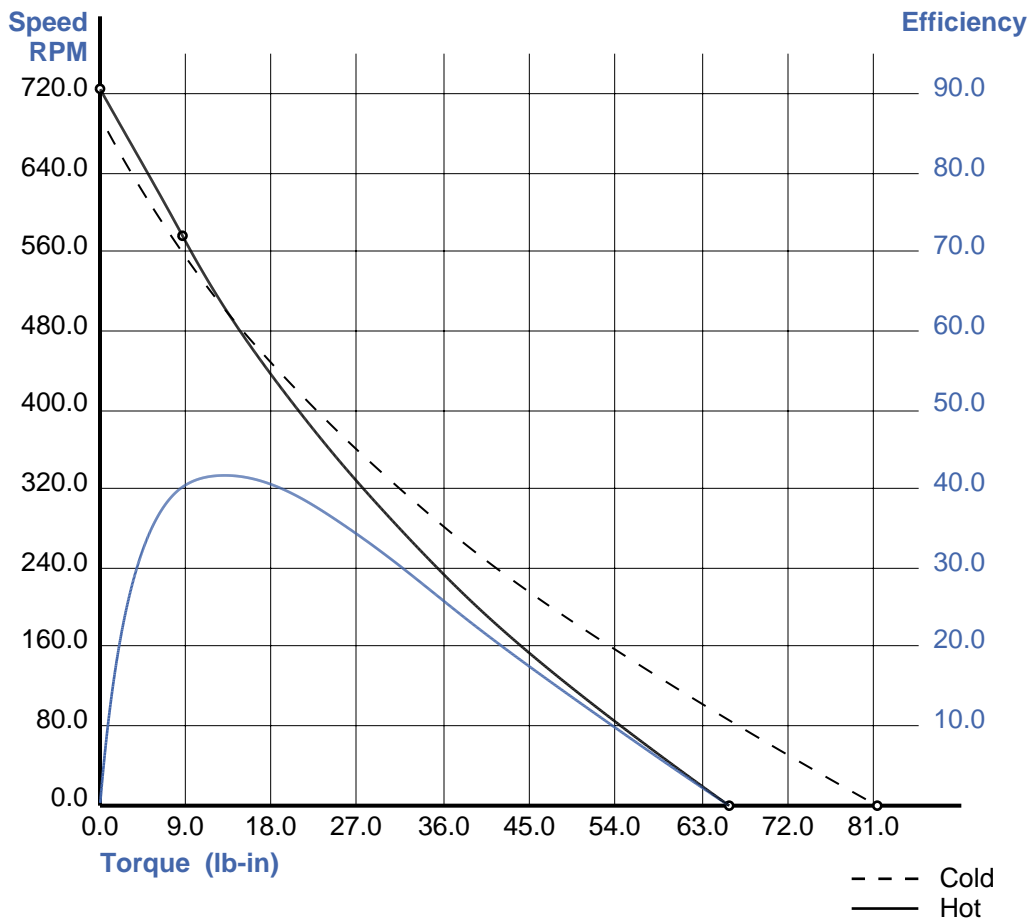

Prepared by: Groschopp.com

08/17/20

Motor: BL 6540
Voltage: 24 v DC
Speed: 2900 rpm 4 Poles
Gearbox: RP 7300 5:1 Ratio

Product ID: 61567

SPECIFICATIONS

Rating:

Speed: 577.6 rpm
Torque: 8.6lb-in
Current: 6.14 amps
Output: 59 watts
Output: 0.0790 HP

Duty Cycle:

On: Continuous
Off:

Efficiency:

Gearbox: 53.0 %
Motor: 76.1 %
System: 40.4 %

Start/Stall Conditions:

Current: 31.91 amps
Torque: 81.22 lb-in

Speed, Efficiency Vs. Torque

Notes: