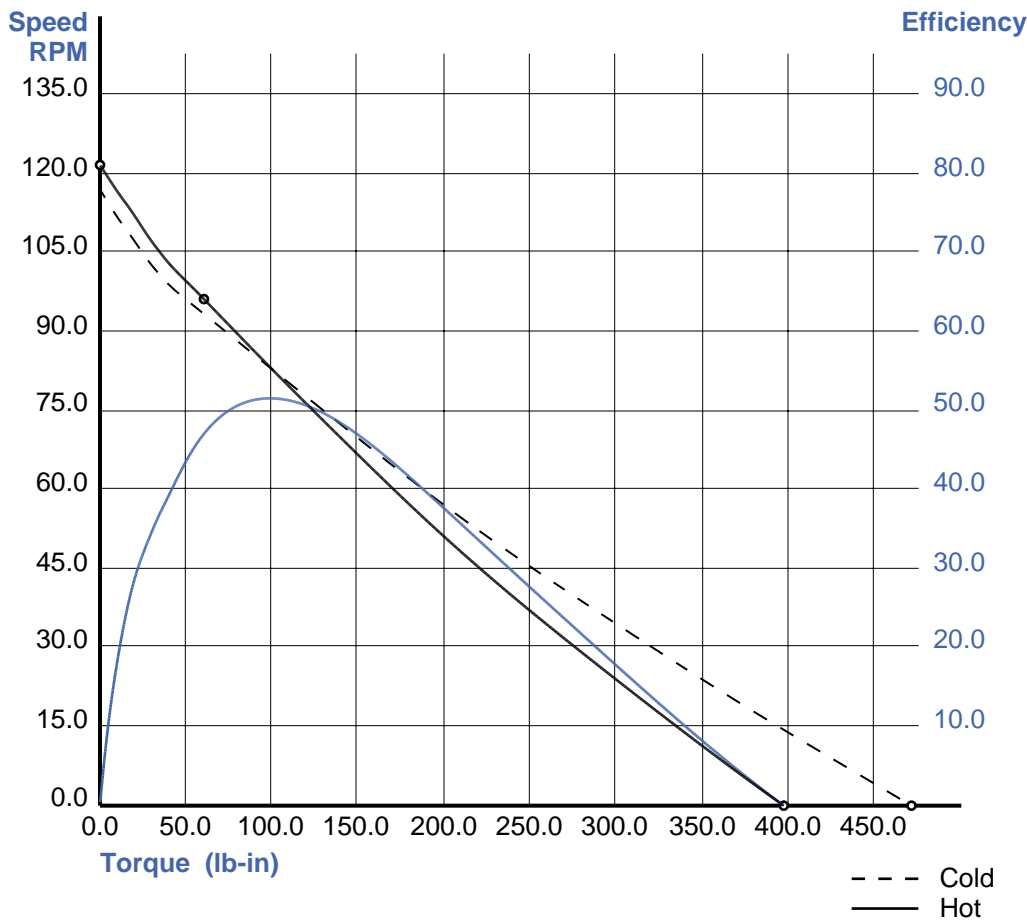

Prepared by: Groschopp.com

08/17/20

Motor: BL 6540  
Voltage: 24 v DC  
Speed: 2900 rpm 4 Poles  
Gearbox: RP 7300 30:1 Ratio

Product ID: 61570

SPECIFICATIONS

Rating:

Speed: 96.3 rpm  
Torque: 60.3lb-in  
Current: 6.14 amps  
Output: 69 watts  
Output: 0.0922 HP

Duty Cycle:

On: Continuous  
Off:

Efficiency:

Gearbox: 61.9 %  
Motor: 76.1 %  
System: 47.1 %

Start/Stall Conditions:

Current: 31.91 amps  
Torque: 471.06 lb-in

Speed, Efficiency Vs. Torque

Notes: