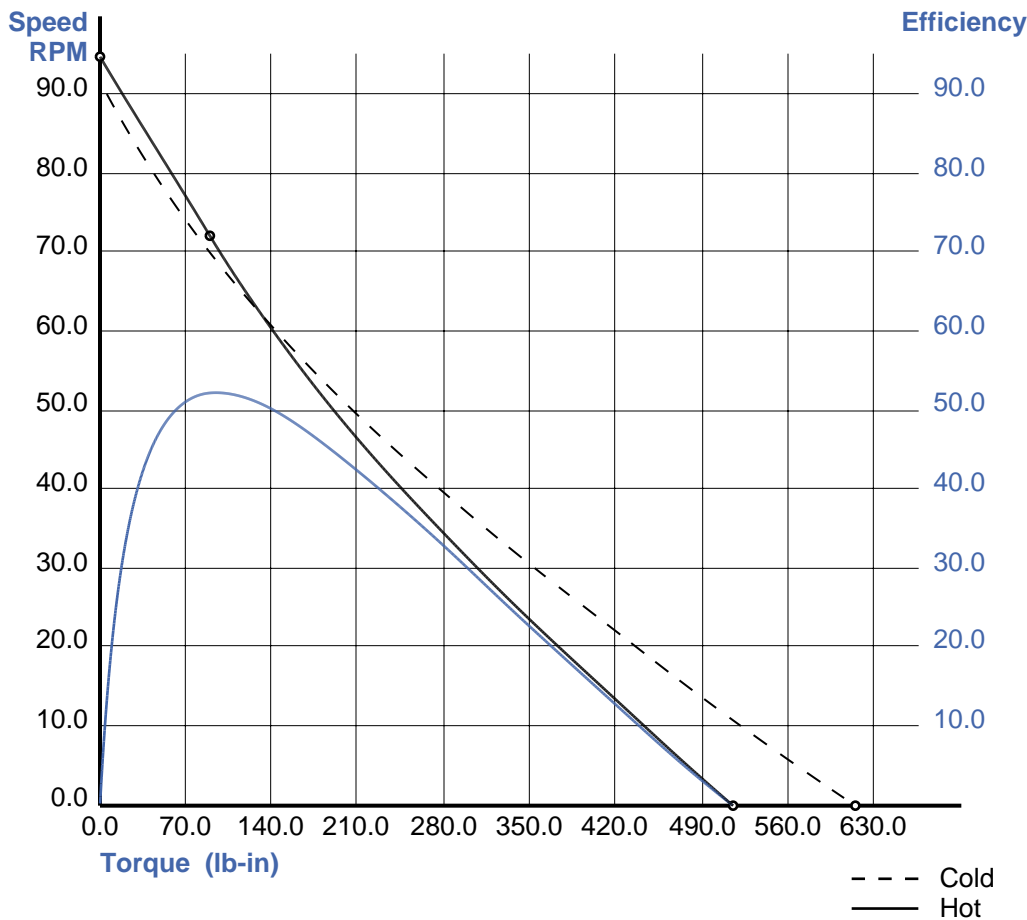

Prepared by: Groschopp.com

08/17/20

Motor: BL 6540
Voltage: 24 v DC
Speed: 2900 rpm 4 Poles
Gearbox: RP 7300 40:1 Ratio

Product ID: 61571

SPECIFICATIONS

Rating:

Speed: 72.2 rpm
Torque: 89.3lb-in
Current: 6.14 amps
Output: 76 watts
Output: 0.1023 HP

Duty Cycle:

On: Continuous
Off:

Efficiency:

Gearbox: 68.7 %
Motor: 76.1 %
System: 52.3 %

Start/Stall Conditions:

Current: 31.91 amps
Torque: 613.87 lb-in

Speed, Efficiency Vs. Torque

Notes: