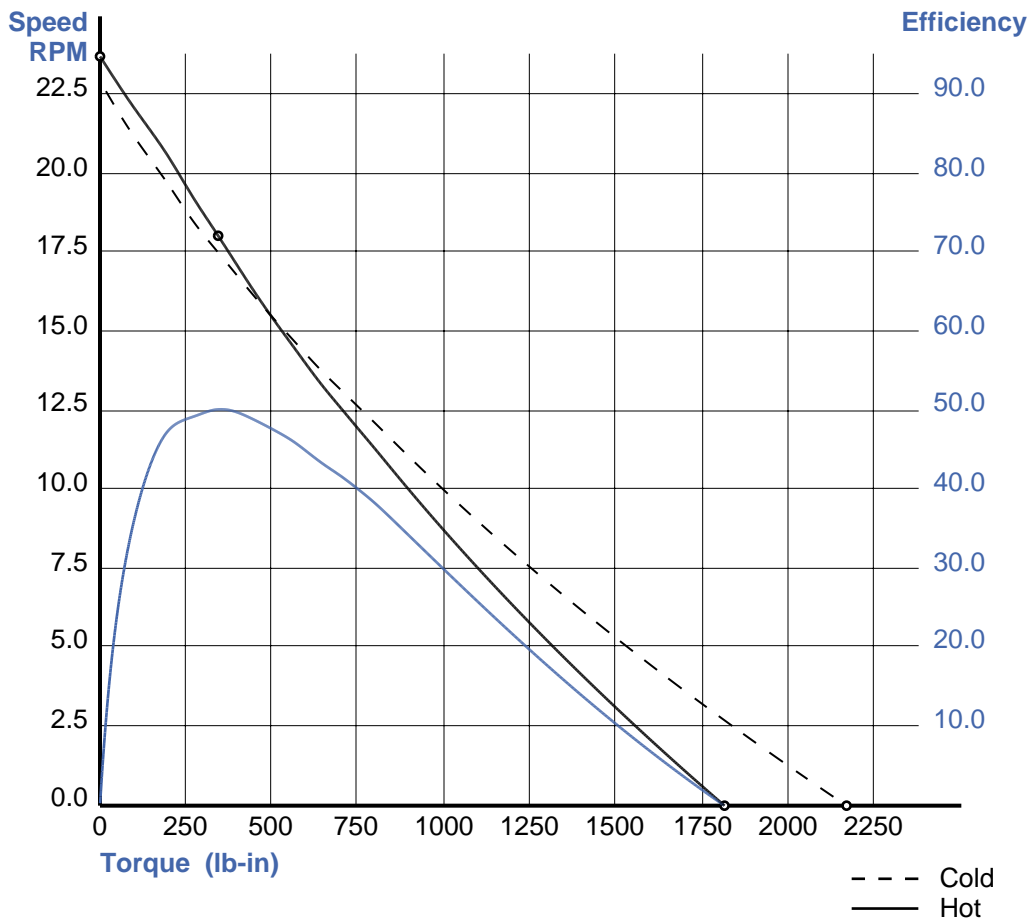

Prepared by: Groschopp.com

08/17/20

Motor: BL 6540
Voltage: 24 v DC
Speed: 2900 rpm 4 Poles
Gearbox: RP 7300 160:1 Ratio

Product ID: 61575

SPECIFICATIONS

Rating:

Speed: 18.1 rpm
Torque: 342.9lb-in
Current: 6.14 amps
Output: 73 watts
Output: 0.0982 HP

Duty Cycle:

On: Continuous
Off:

Efficiency:

Gearbox: 65.9 %
Motor: 76.1 %
System: 50.2 %

Start/Stall Conditions:

Current: 31.91 amps
Torque: 2166.85 lb-in

Speed, Efficiency Vs. Torque

Notes: