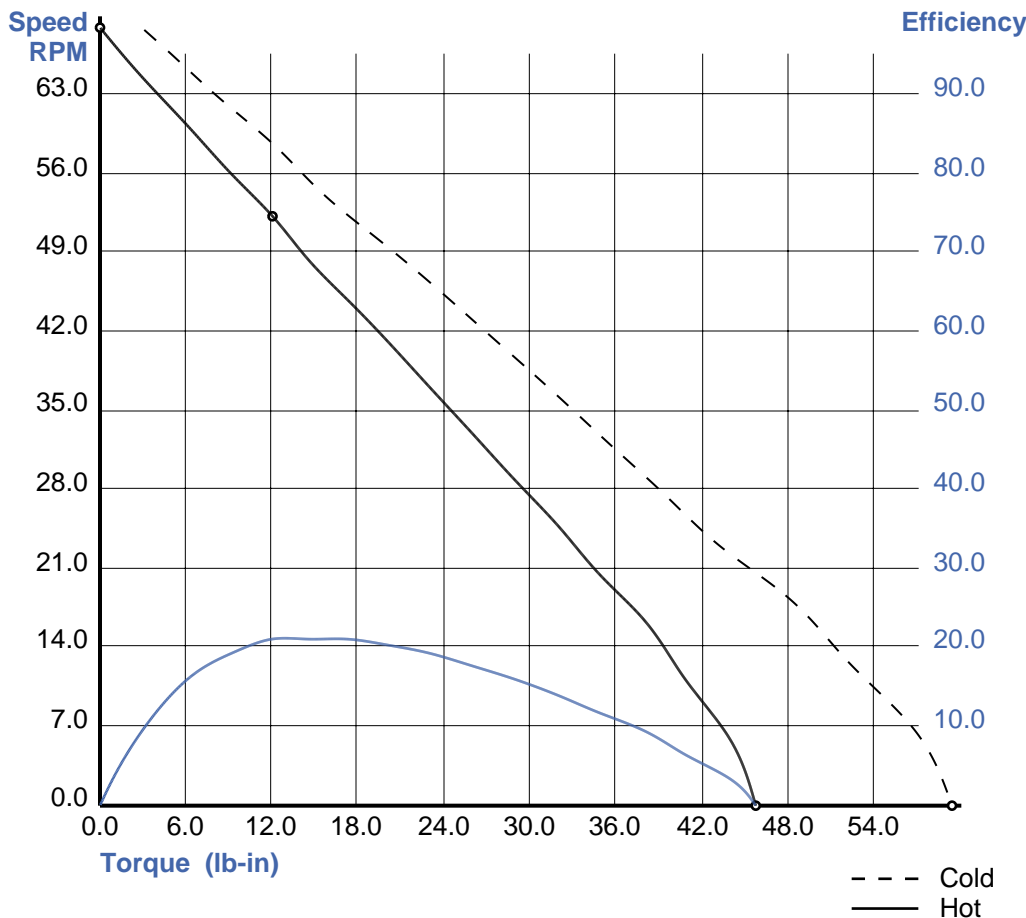

Prepared by: Groschopp.com

08/17/20

Motor: PM 6015
Voltage: 12 v DC
Speed: 800 rpm 2 Poles
Gearbox: RP 7300 15:1 Ratio

Product ID: 62627

SPECIFICATIONS

Rating:

Speed: 52.3 rpm
Torque: 12.0lb-in
Current: 3.4 amps
Output: 7 watts
Output: 0.0100 HP

Duty Cycle:

On: Continuous
Off:

Efficiency:

Gearbox: 36.6 %
Motor: 57.7 %
System: 21.1 %

Start/Stall Conditions:

Current: 8.15 amps
Torque: 59.35 lb-in

Constants:

Ke: 8.70 v/krpm
Kt: 0.74 lb-in/amp

Speed, Efficiency Vs. Torque

Notes: