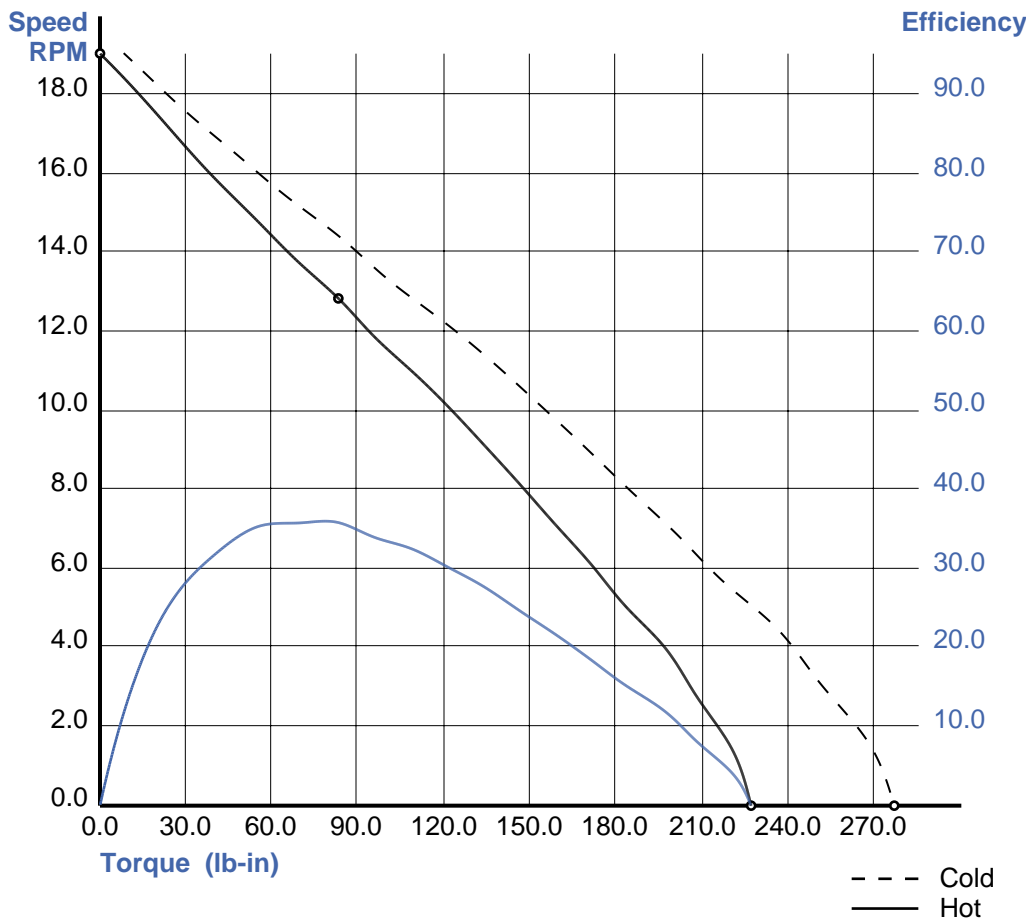

Prepared by: Groschopp.com

08/17/20

Motor: PM 6015
Voltage: 12 v DC
Speed: 800 rpm 2 Poles
Gearbox: RP 7300 61:1 Ratio

Product ID: 62631

SPECIFICATIONS

Rating:

Speed: 12.9 rpm
Torque: 83.0lb-in
Current: 3.4 amps
Output: 13 watts
Output: 0.0169 HP

Duty Cycle:

On: Continuous
Off:

Efficiency:

Gearbox: 62.2 %
Motor: 57.7 %
System: 35.9 %

Start/Stall Conditions:

Current: 8.15 amps
Torque: 276.64 lb-in

Constants:

Ke: 8.70 v/krpm
Kt: 0.74 lb-in/amp

Speed, Efficiency Vs. Torque

Notes: