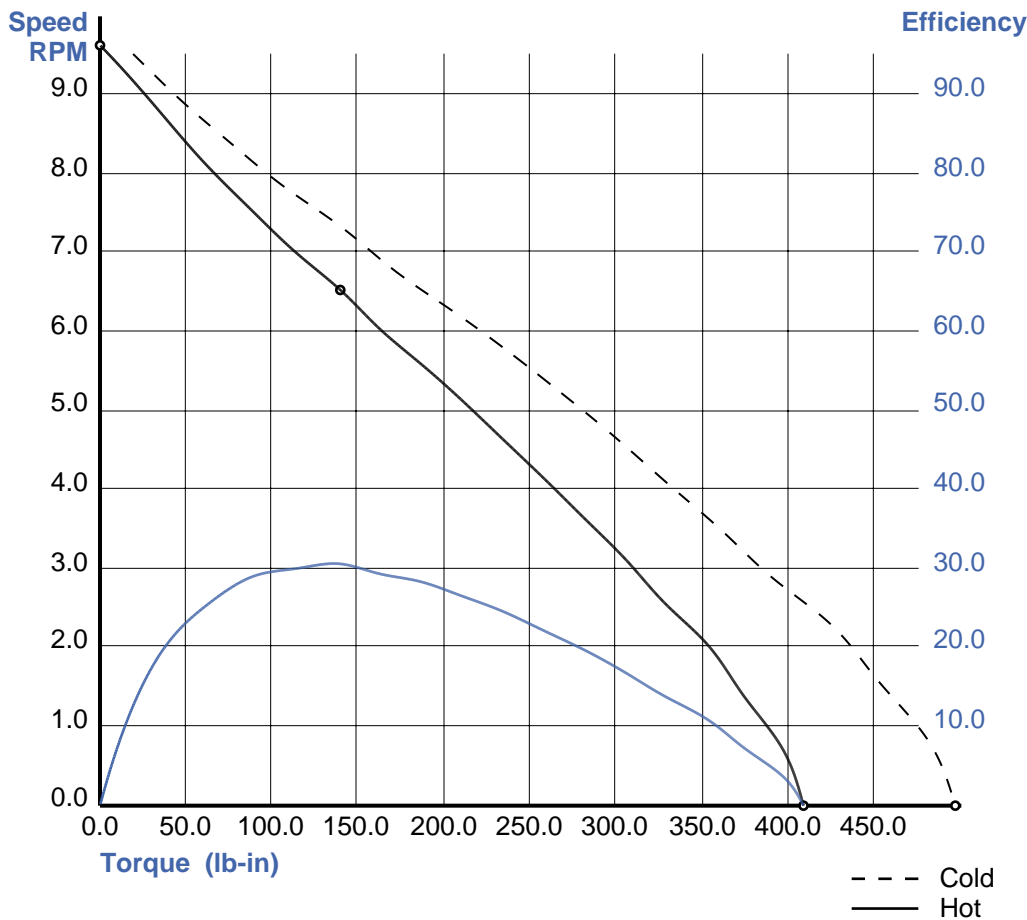

Prepared by: Groschopp.com

08/17/20

Motor: PM 6015
Voltage: 12 v DC
Speed: 800 rpm 2 Poles
Gearbox: RP 7300 120:1 Ratio

Product ID: 62633

SPECIFICATIONS

Rating:

Speed: 6.5 rpm
Torque: 139.5lb-in
Current: 3.4 amps
Output: 11 watts
Output: 0.0145 HP

Duty Cycle:

On: Continuous
Off:

Efficiency:

Gearbox: 53.1 %
Motor: 57.7 %
System: 30.6 %

Start/Stall Conditions:

Current: 8.15 amps
Torque: 496.49 lb-in

Constants:

Ke: 8.70 v/krpm
Kt: 0.74 lb-in/amp

Speed, Efficiency Vs. Torque

Notes: