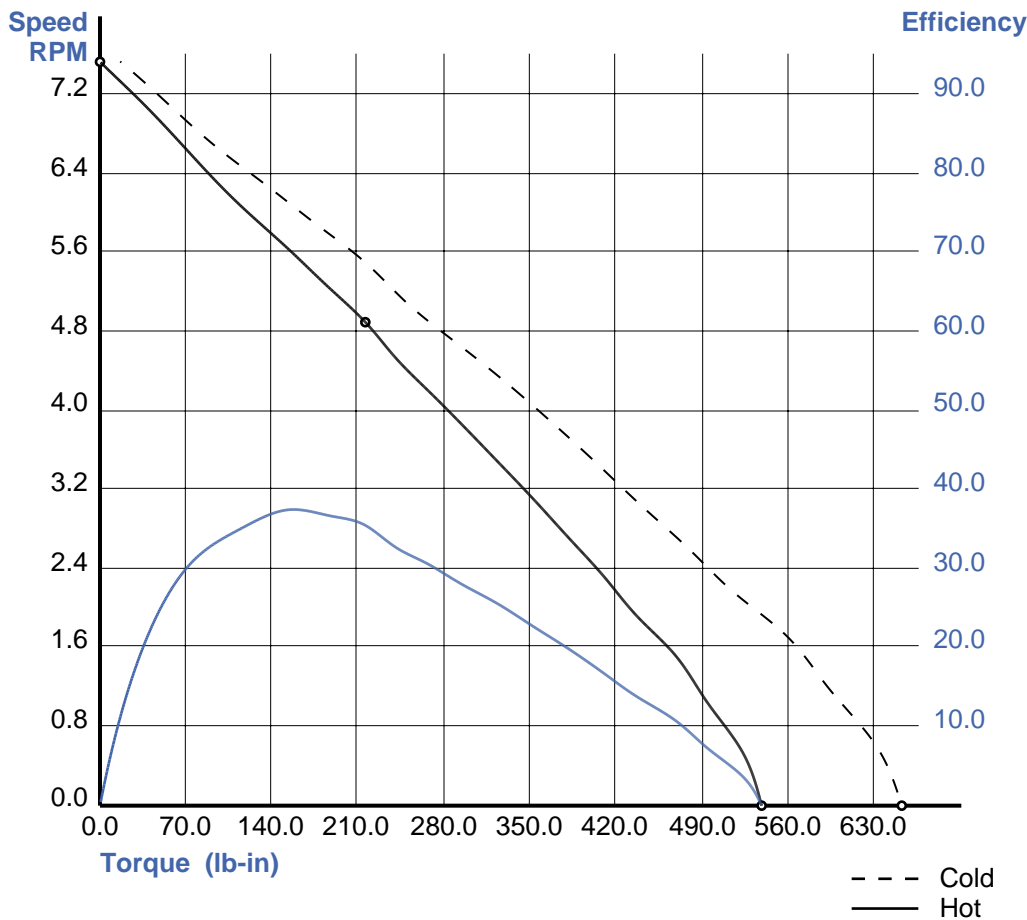

Prepared by: Groschopp.com

08/17/20

Motor: PM 6015
Voltage: 12 v DC
Speed: 800 rpm 2 Poles
Gearbox: RP 7300 160:1 Ratio

Product ID: 62634

SPECIFICATIONS

Rating:

Speed: 4.9 rpm
Torque: 215.6lb-in
Current: 3.4 amps
Output: 13 watts
Output: 0.0168 HP

Duty Cycle:

On: Continuous
Off:

Efficiency:

Gearbox: 61.6 %
Motor: 57.7 %
System: 35.5 %

Start/Stall Conditions:

Current: 8.15 amps
Torque: 651.60 lb-in

Constants:

Ke: 8.70 v/krpm
Kt: 0.74 lb-in/amp

Speed, Efficiency Vs. Torque

Notes: