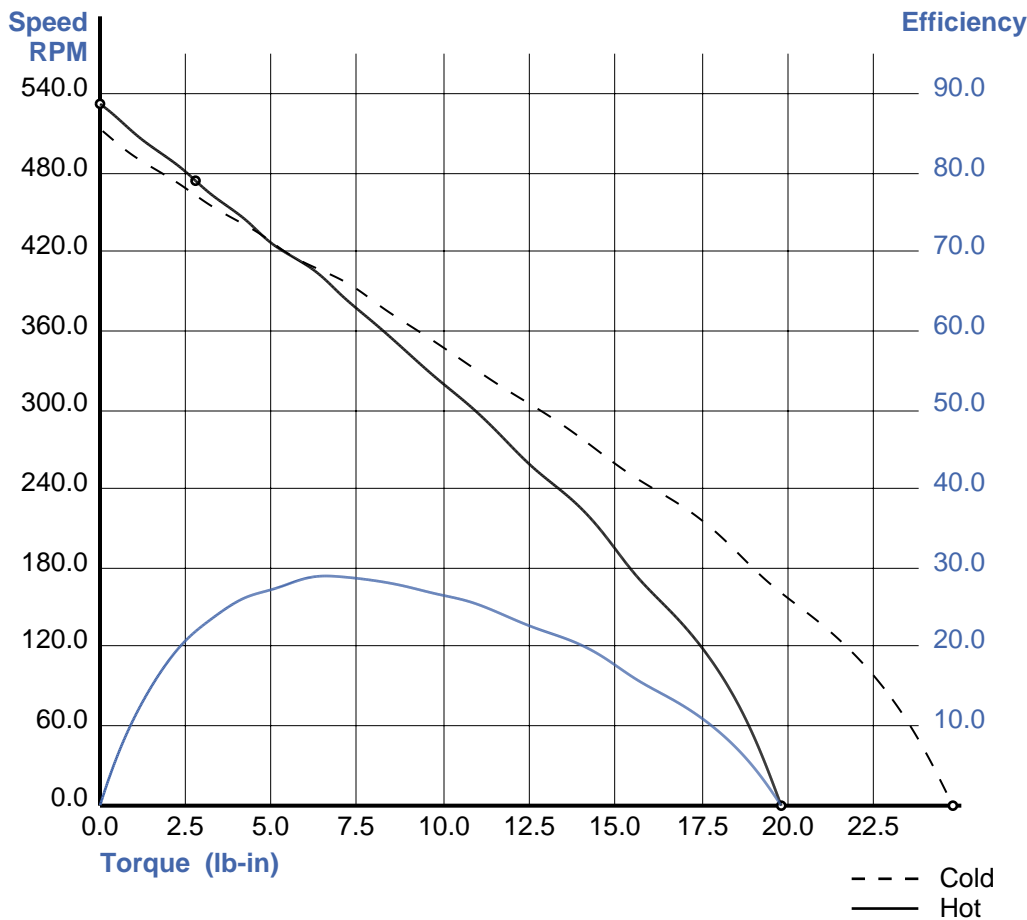

Prepared by: Groschopp.com

08/17/20

Motor: PM 6015
Voltage: 12 v DC
Speed: 2400 rpm 2 Poles
Gearbox: RP 7300 5:1 Ratio

Product ID: 62638

SPECIFICATIONS

Rating:

Speed: 475.0 rpm
Torque: 2.8lb-in
Current: 5.9 amps
Output: 16 watts
Output: 0.0209 HP

Duty Cycle:

On: Continuous
Off:

Efficiency:

Gearbox: 32.3 %
Motor: 68.2 %
System: 22.1 %

Start/Stall Conditions:

Current: 22.45 amps
Torque: 24.75 lb-in

Constants:

Ke: 3.91 v/krpm
Kt: 0.33 lb-in/amp

Speed, Efficiency Vs. Torque

Notes: