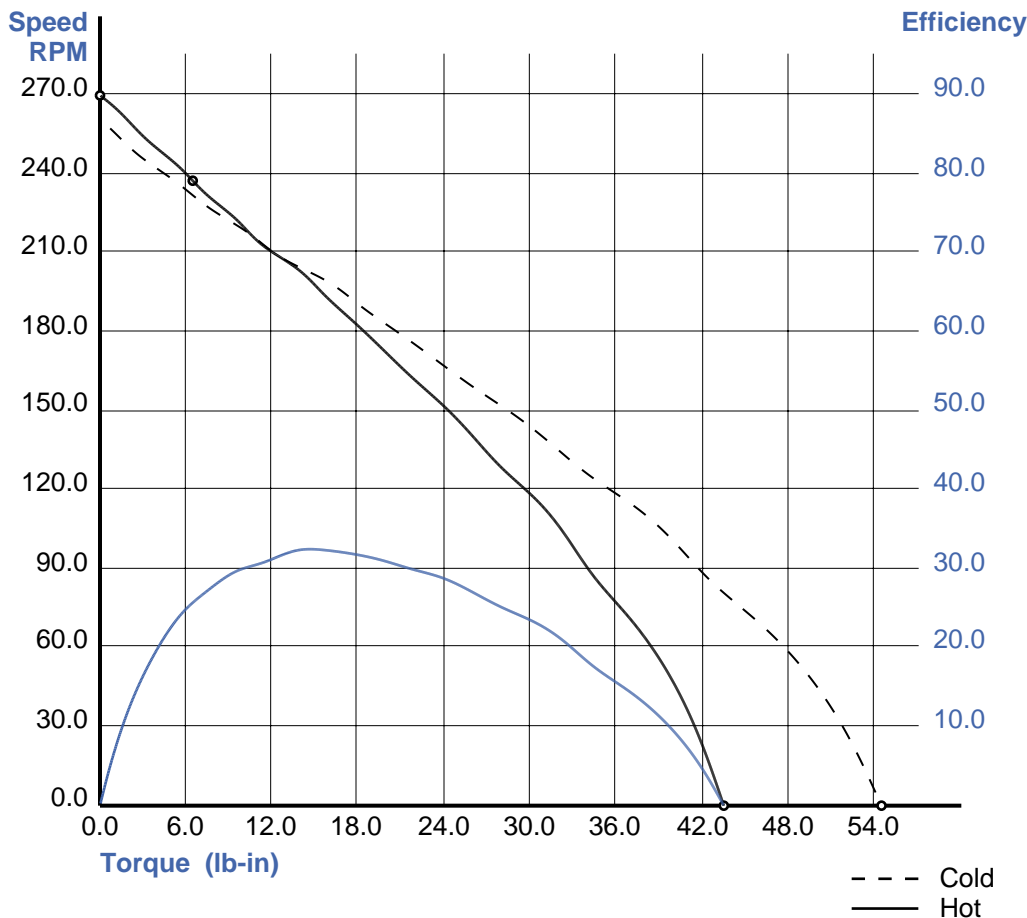

Prepared by: Groschopp.com

08/17/20

Motor: PM 6015
Voltage: 12 v DC
Speed: 2400 rpm 2 Poles
Gearbox: RP 7300 10:1 Ratio

Product ID: 62639

SPECIFICATIONS

Rating:

Speed: 237.5 rpm
Torque: 6.5lb-in
Current: 5.9 amps
Output: 18 watts
Output: 0.0243 HP

Duty Cycle:

On: Continuous
Off:

Efficiency:

Gearbox: 37.7 %
Motor: 68.2 %
System: 25.7 %

Start/Stall Conditions:

Current: 22.45 amps
Torque: 54.44 lb-in

Constants:

Ke: 3.91 v/krpm
Kt: 0.33 lb-in/amp

Speed, Efficiency Vs. Torque

Notes: