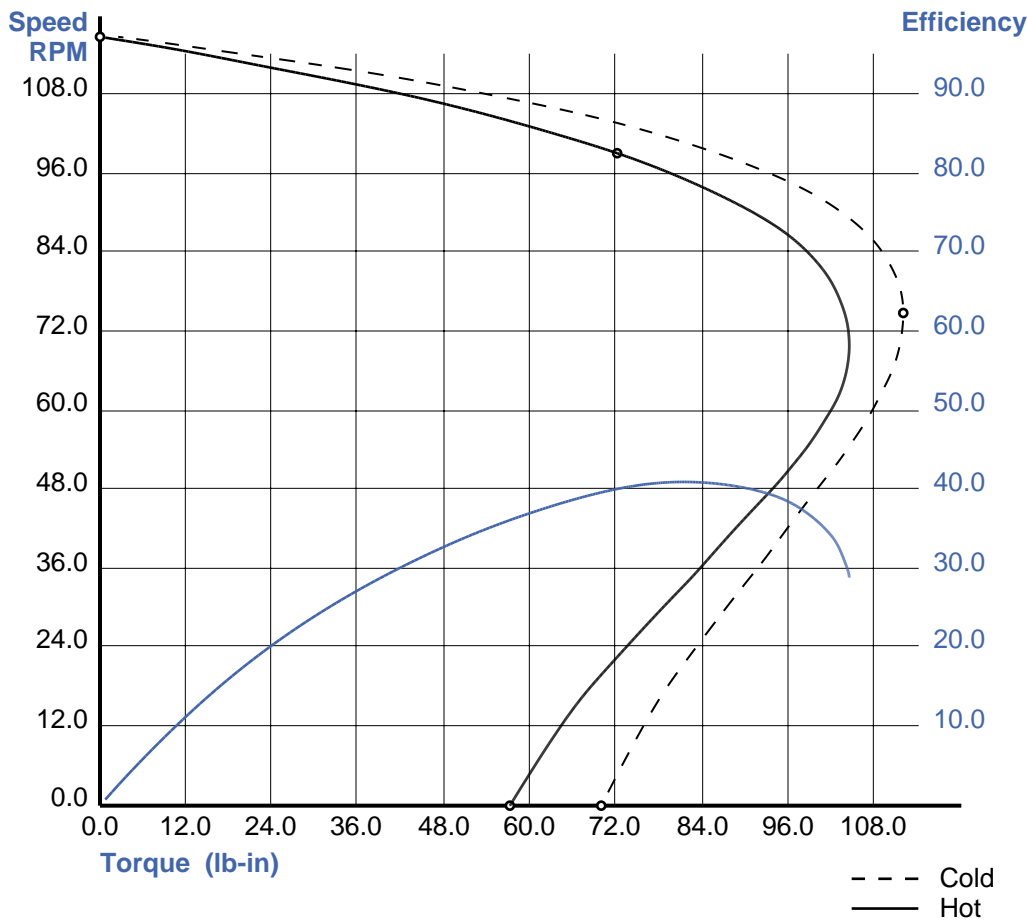

Prepared by: Groschopp.com

08/17/20

Motor: AC 1 Ph 8060 TEFC
Voltage: 115 v 60 Hz
Speed: 1490 rpm 4 Poles
Gearbox: RA 3000T 15:1 Ratio

Product ID: 74696

SPECIFICATIONS

Rating:

Speed: 99.2 rpm
Torque: 72.1lb-in
Current: 1.83 amps
Output: 85 watts
Output: 0.1134 HP

Breakdown (Cold):

Speed: 74.9 rpm
Torque: 111.91 lb-in

Pullup (Cold):

Speed: 0.0 rpm
Torque: 69.83lb-in

Duty Cycle:

On: Continuous
Off:

Efficiency:

Gearbox: 71.4 %
Motor: 56.2 %
System: 40.1 %

Start/Stall Conditions:

Current: 3.40 amps
Torque: 69.83 lb-in

Speed, Efficiency Vs. Torque

Capacitor - 25uF 250V

Notes: