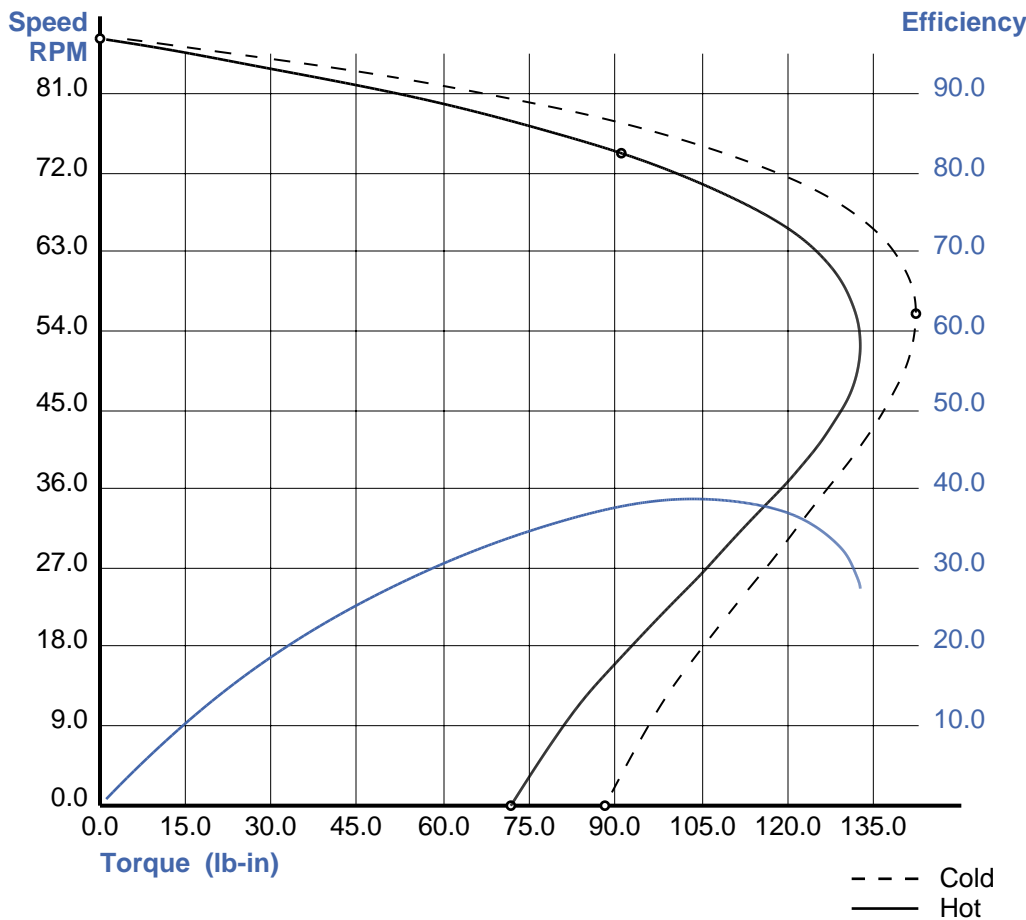

Prepared by: Groschopp.com

08/17/20

Motor: AC 1 Ph 8060 TEFC
Voltage: 115 v 60 Hz
Speed: 1490 rpm 4 Poles
Gearbox: RA 3000T 20:1 Ratio

Product ID: 74697

SPECIFICATIONS

Rating:

Speed: 74.4 rpm
Torque: 90.8lb-in
Current: 1.83 amps
Output: 80 watts
Output: 0.1072 HP

Breakdown (Cold):

Speed: 56.1 rpm
Torque: 142.09 lb-in

Pullup (Cold):

Speed: 0.0 rpm
Torque: 87.93lb-in

Duty Cycle:

On: Continuous
Off:

Efficiency:

Gearbox: 67.5 %
Motor: 56.2 %
System: 37.9 %

Start/Stall Conditions:

Current: 3.40 amps
Torque: 87.93 lb-in

Speed, Efficiency Vs. Torque

Notes:

Capacitor - 25uF 250V