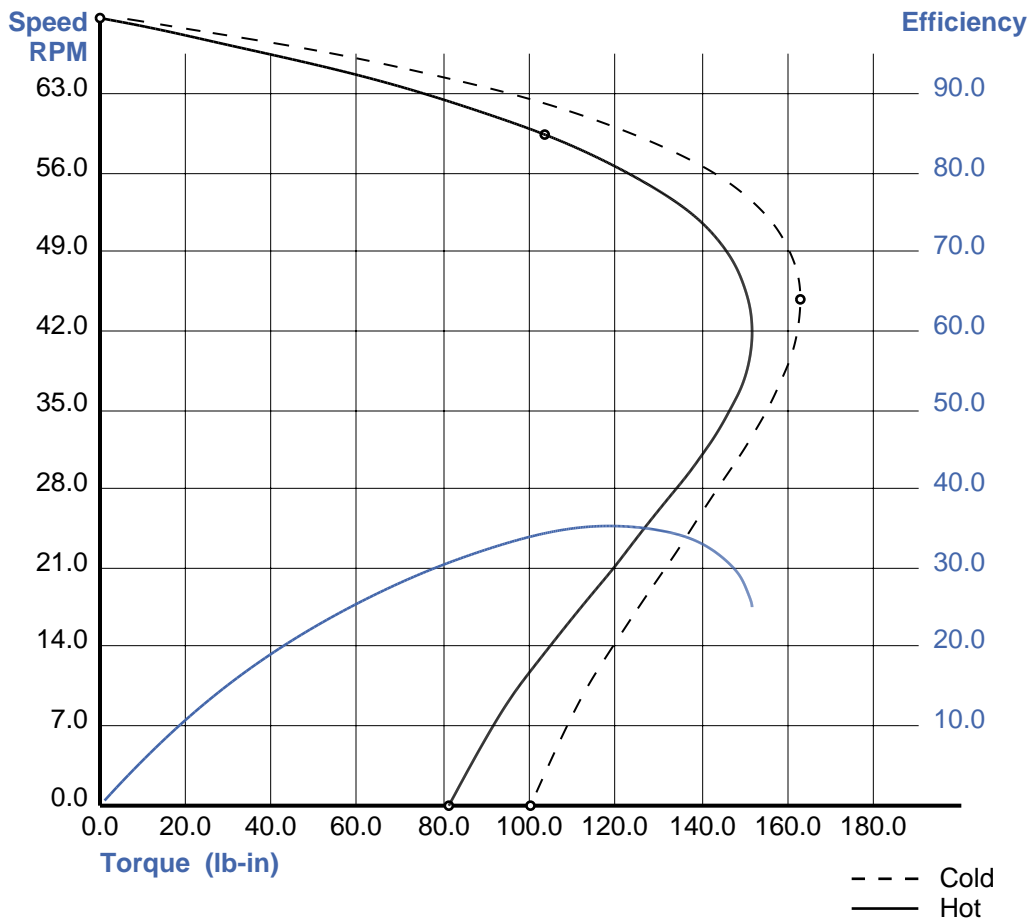

Prepared by: Groschopp.com

08/17/20

Motor: AC 1 Ph 8060 TEFC
Voltage: 115 v 60 Hz
Speed: 1490 rpm 4 Poles
Gearbox: RA 3000T 25:1 Ratio

Product ID: 74698

SPECIFICATIONS

Rating:

Speed: 59.5 rpm
Torque: 103.3lb-in
Current: 1.83 amps
Output: 73 watts
Output: 0.0975 HP

Breakdown (Cold):

Speed: 44.9 rpm
Torque: 162.62 lb-in

Pullup (Cold):

Speed: 0.0 rpm
Torque: 99.95lb-in

Duty Cycle:

On: Continuous
Off:

Efficiency:

Gearbox: 61.4 %
Motor: 56.2 %
System: 34.5 %

Start/Stall Conditions:

Current: 3.40 amps
Torque: 99.95 lb-in

Speed, Efficiency Vs. Torque

Capacitor - 25uF 250V

Notes: