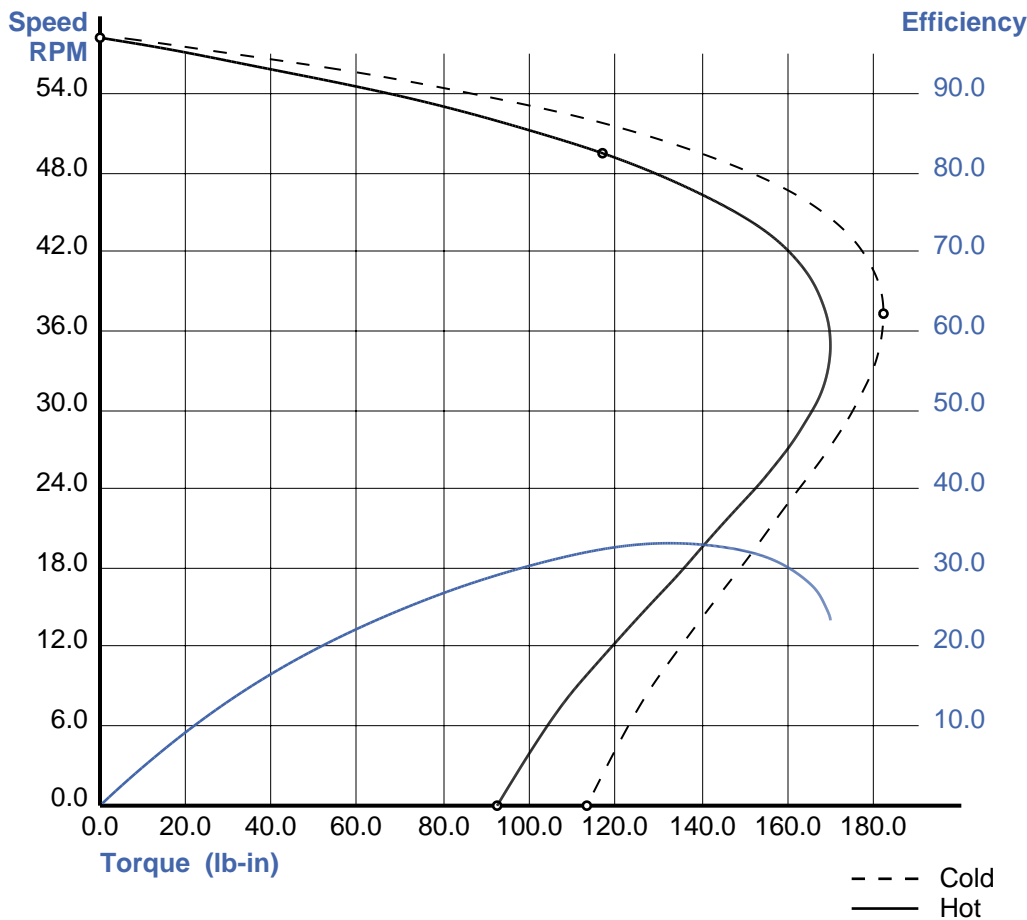

Prepared by: Groschopp.com

08/17/20

Motor: AC 1 Ph 8060 TEFC
Voltage: 115 v 60 Hz
Speed: 1490 rpm 4 Poles
Gearbox: RA 3000T 30:1 Ratio

Product ID: 74699

SPECIFICATIONS

Rating:

Speed: 49.6 rpm
Torque: 116.7lb-in
Current: 1.83 amps
Output: 68 watts
Output: 0.0918 HP

Breakdown (Cold):

Speed: 37.4 rpm
Torque: 181.92 lb-in

Pullup (Cold):

Speed: 0.0 rpm
Torque: 113.04lb-in

Duty Cycle:

On: Continuous
Off:

Efficiency:

Gearbox: 57.8 %
Motor: 56.2 %
System: 32.5 %

Start/Stall Conditions:

Current: 3.40 amps
Torque: 113.04 lb-in

Speed, Efficiency Vs. Torque

Capacitor - 25uF 250V

Notes: