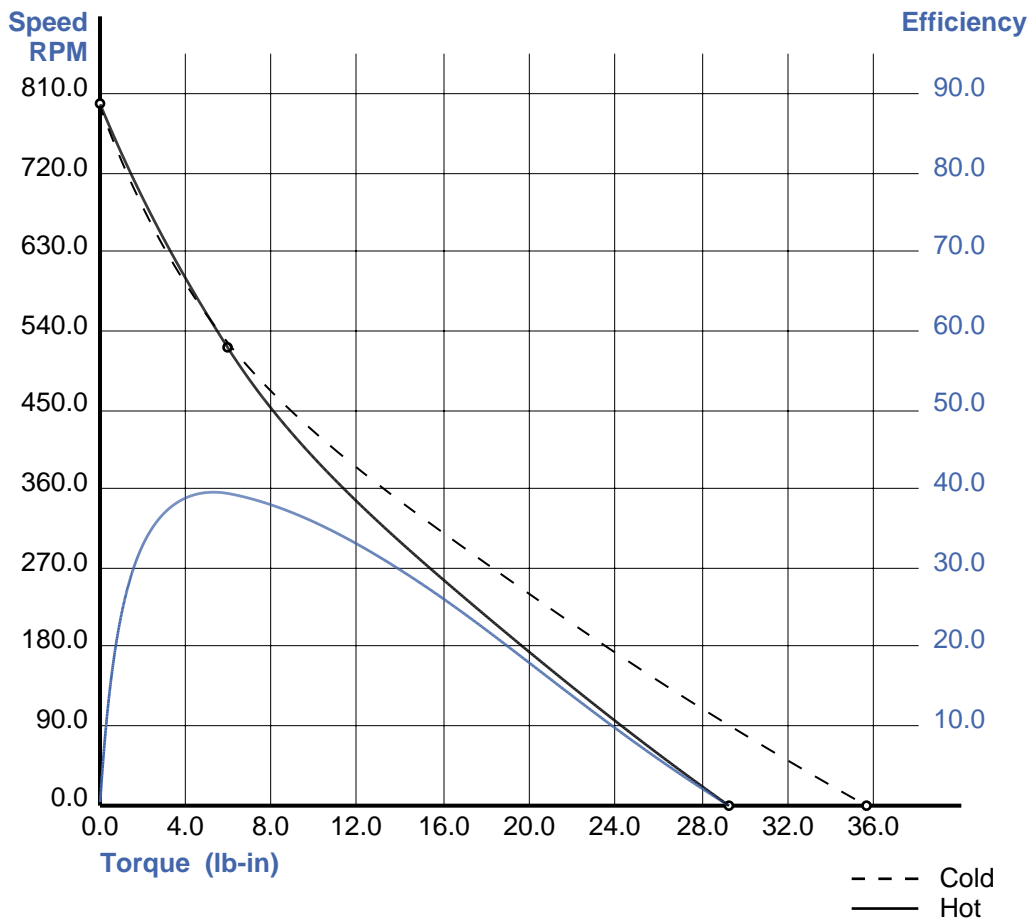

Prepared by: Groschopp.com

08/17/20

Motor: BL 6520
Voltage: 24 v DC
Speed: 2600 rpm 4 Poles
Gearbox: PL 5200i 5:1 Ratio

Product ID: 85000

SPECIFICATIONS

Rating:

Speed: 522.6 rpm
Torque: 5.9lb-in
Current: 3.66 amps
Output: 37 watts
Output: 0.0491 HP

Duty Cycle:

On: Continuous
Off:

Efficiency:

Gearbox: 63.7 %
Motor: 62.1 %
System: 39.6 %

Start/Stall Conditions:

Current: 14.11 amps
Torque: 35.60 lb-in

Speed, Efficiency Vs. Torque

Notes: