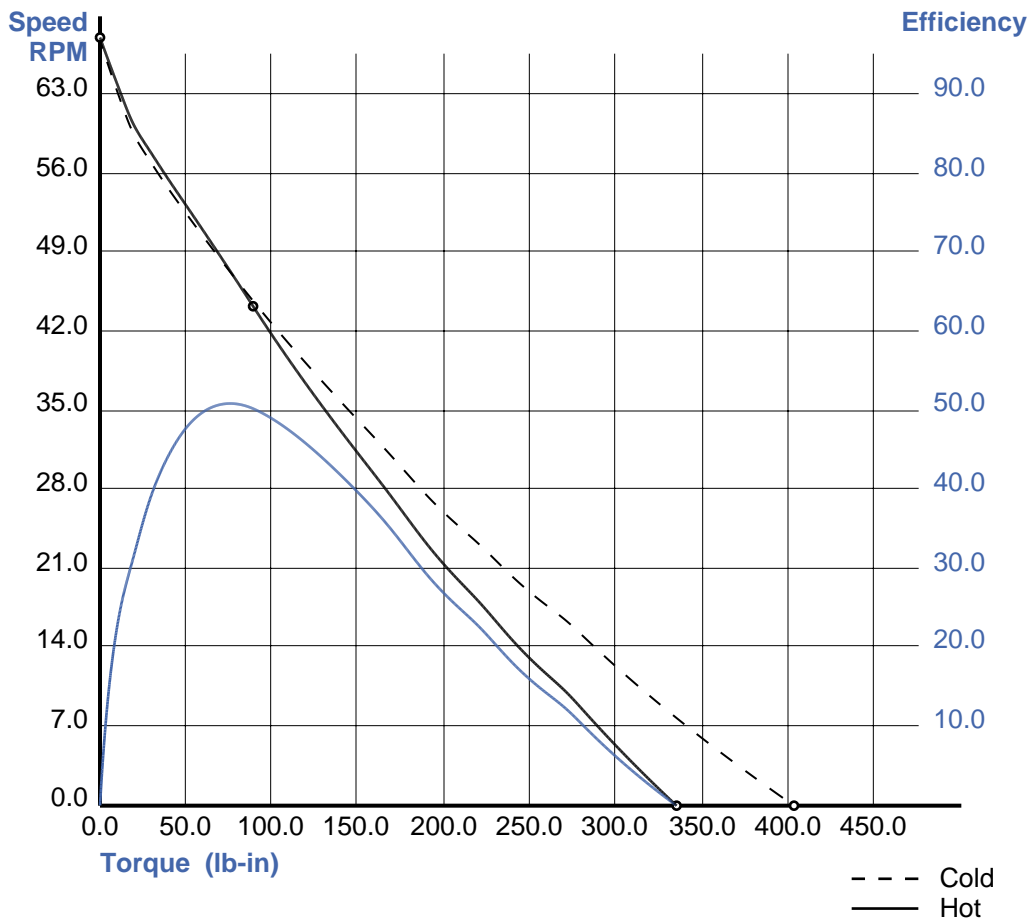

Prepared by: Groschopp.com

08/17/20

Motor: BL 6520
Voltage: 24 v DC
Speed: 2600 rpm 4 Poles
Gearbox: PL 5200i 59:1 Ratio

Product ID: 85005

SPECIFICATIONS

Rating:

Speed: 44.3 rpm
Torque: 88.9lb-in
Current: 3.66 amps
Output: 47 watts
Output: 0.0624 HP

Duty Cycle:

On: Continuous
Off:

Efficiency:

Gearbox: 81.0 %
Motor: 62.1 %
System: 50.3 %

Start/Stall Conditions:

Current: 14.11 amps
Torque: 402.87 lb-in

Speed, Efficiency Vs. Torque

Notes: