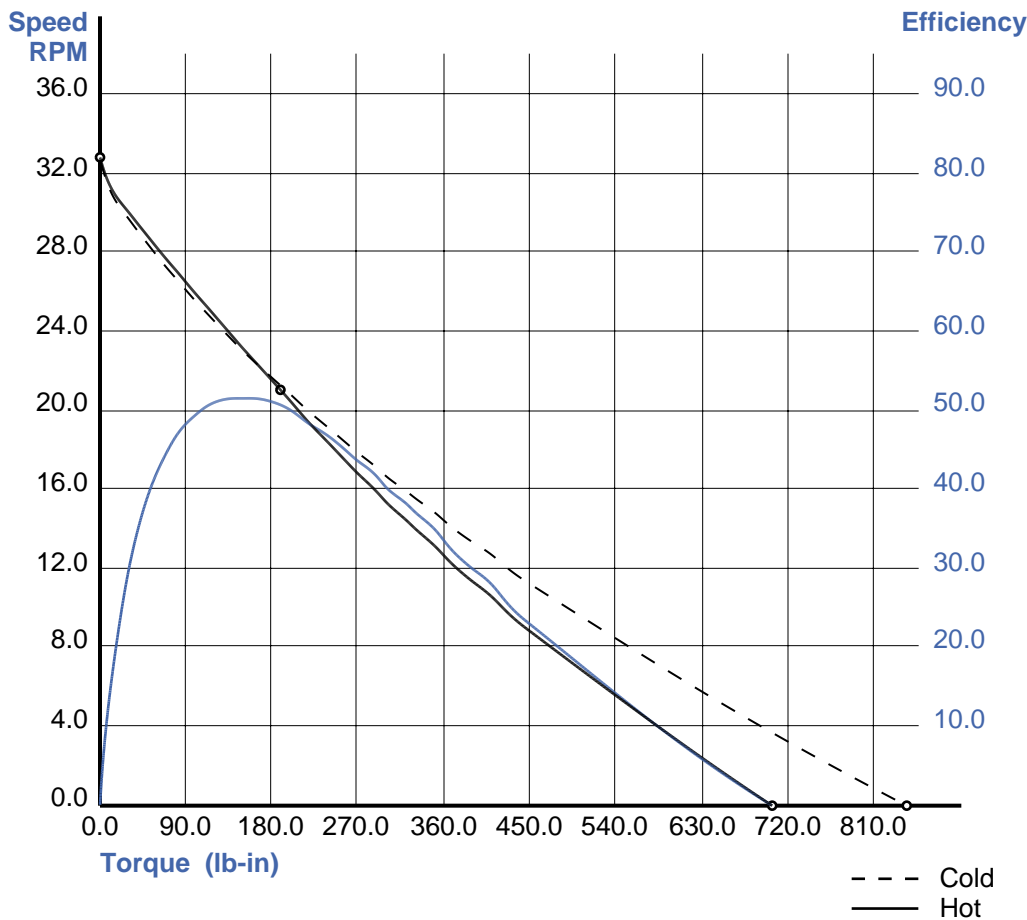

Prepared by: Groschopp.com

08/17/20

Motor: BL 6520
Voltage: 24 v DC
Speed: 2600 rpm 4 Poles
Gearbox: PL 5200i 124:1 Ratio

Product ID: 85007

SPECIFICATIONS

Rating:

Speed: 21.1 rpm
Torque: 188.5lb-in
Current: 3.66 amps
Output: 47 watts
Output: 0.0630 HP

Duty Cycle:

On: Continuous
Off:

Efficiency:

Gearbox: 81.8 %
Motor: 62.1 %
System: 50.8 %

Start/Stall Conditions:

Current: 14.11 amps
Torque: 842.95 lb-in

Speed, Efficiency Vs. Torque

Notes: