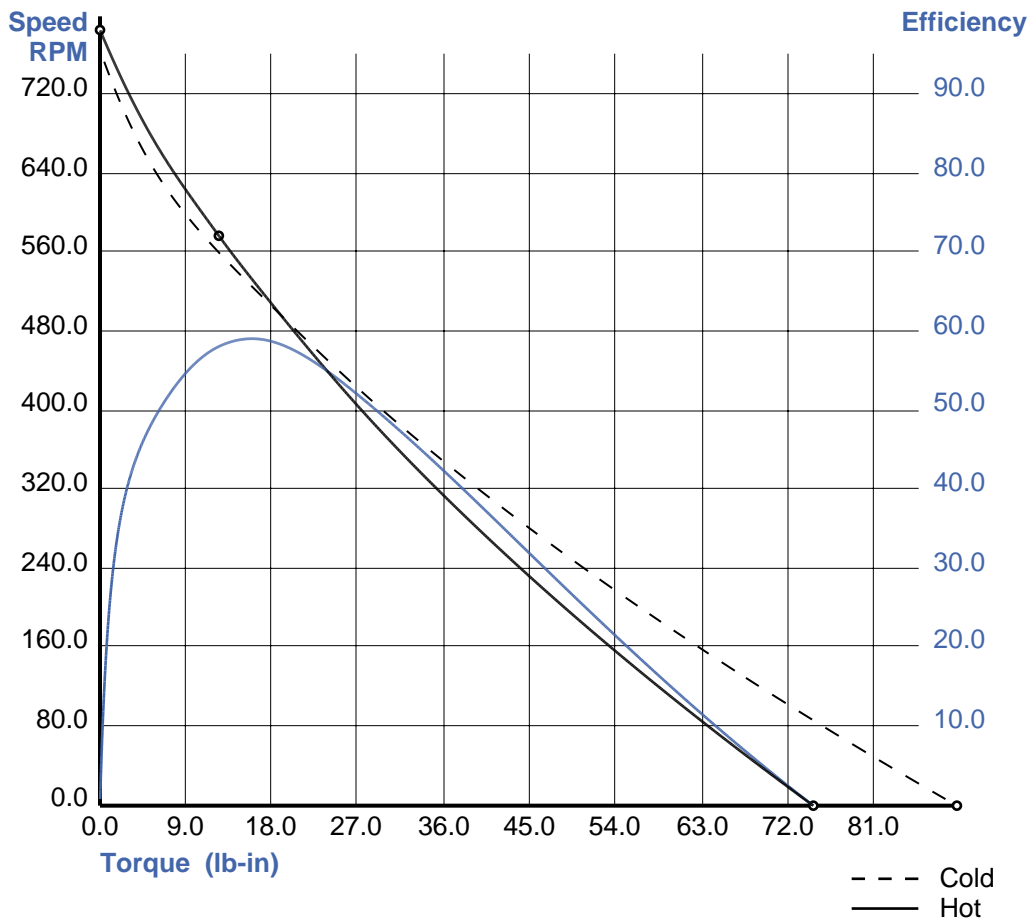

Prepared by: Groschopp.com

08/17/20

Motor: BL 6540
Voltage: 24 v DC
Speed: 2900 rpm 4 Poles
Gearbox: PL 5200i 5:1 Ratio

Product ID: 85018

SPECIFICATIONS

Rating:

Speed: 577.6 rpm
Torque: 12.4lb-in
Current: 6.14 amps
Output: 85 watts
Output: 0.1138 HP

Duty Cycle:

On: Continuous
Off:

Efficiency:

Gearbox: 76.4 %
Motor: 76.1 %
System: 58.2 %

Start/Stall Conditions:

Current: 31.91 amps
Torque: 89.53 lb-in

Speed, Efficiency Vs. Torque

Notes: