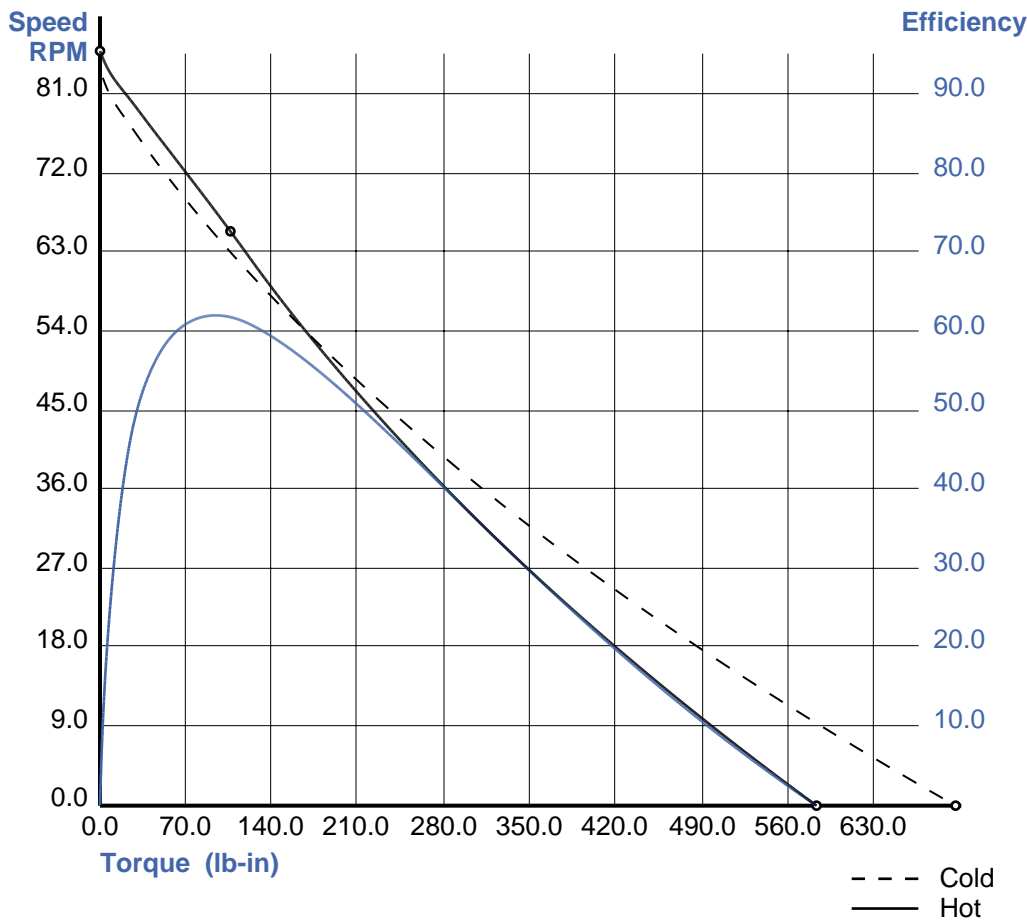

Prepared by: Groschopp.com

08/17/20

Motor: BL 6540
Voltage: 24 v DC
Speed: 2900 rpm 4 Poles
Gearbox: PL 5200i 46:1 Ratio

Product ID: 85022

SPECIFICATIONS

Rating:

Speed: 65.5 rpm
Torque: 106.0lb-in
Current: 5.22 amps
Output: 82 watts
Output: 0.1101 HP

Duty Cycle:

On: Continuous
Off:

Efficiency:

Gearbox: 80.0 %
Motor: 77.4 %
System: 61.9 %

Start/Stall Conditions:

Current: 31.91 amps
Torque: 695.35 lb-in

Speed, Efficiency Vs. Torque

Notes: