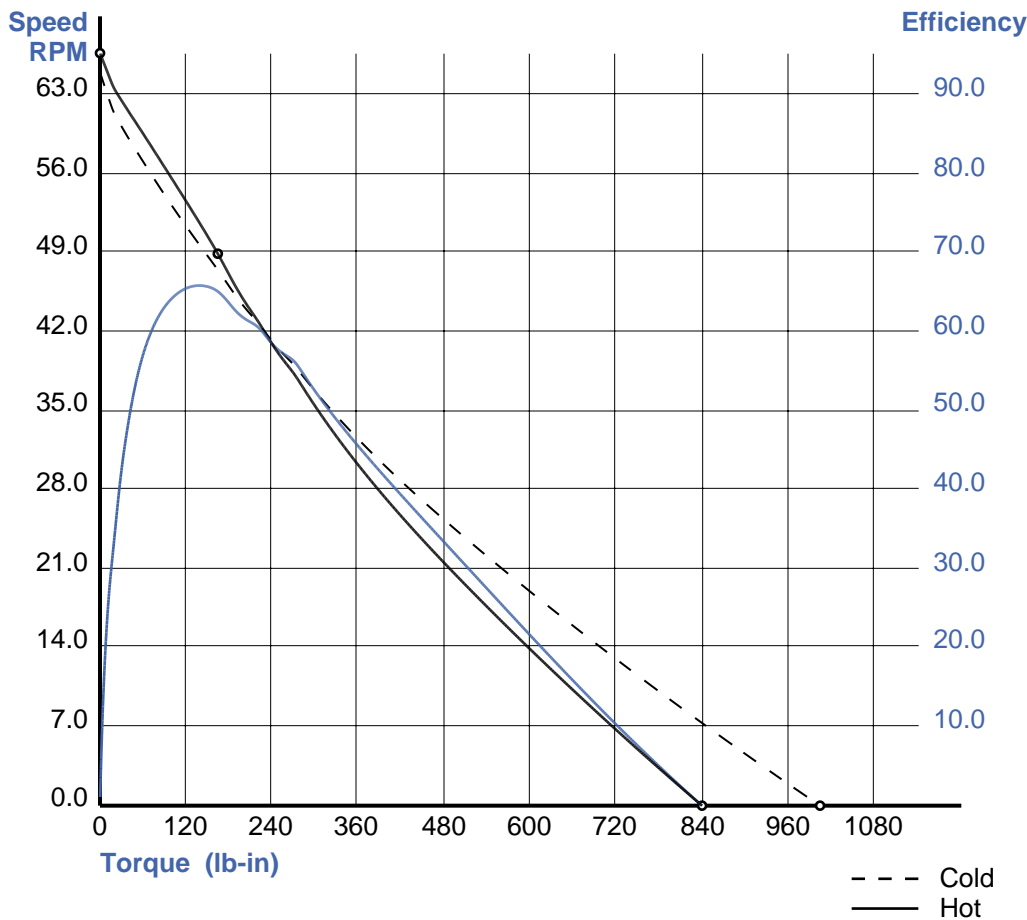

Prepared by: Groschopp.com

08/17/20

Motor: BL 6540
Voltage: 24 v DC
Speed: 2900 rpm 4 Poles
Gearbox: PL 5200i 59:1 Ratio

Product ID: 85023

SPECIFICATIONS

Rating:

Speed: 48.9 rpm
Torque: 164.1lb-in
Current: 6.14 amps
Output: 95 watts
Output: 0.1274 HP

Duty Cycle:

On: Continuous
Off:

Efficiency:

Gearbox: 85.6 %
Motor: 76.1 %
System: 65.1 %

Start/Stall Conditions:

Current: 31.91 amps
Torque: 1003.16 lb-in

Speed, Efficiency Vs. Torque

Notes: