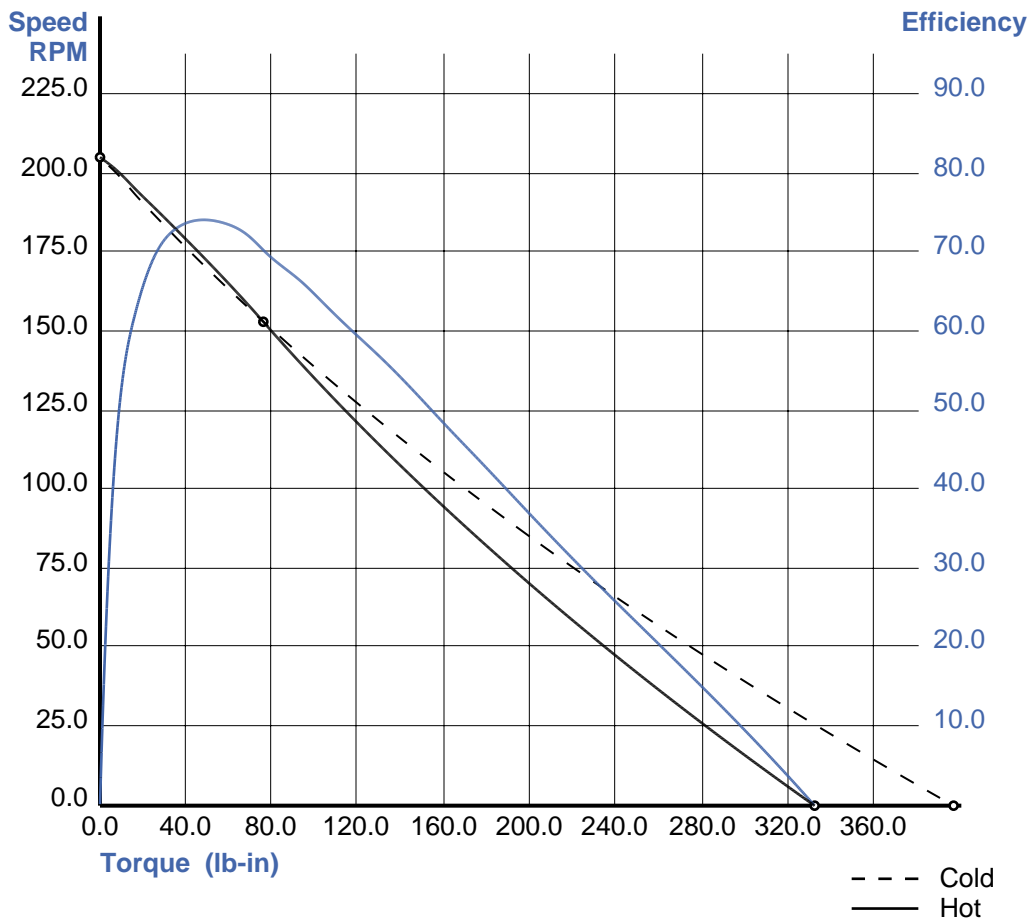

Prepared by: Groschopp.com

08/17/20

Motor: BL 6560
Voltage: 24 v DC
Speed: 2900 rpm 4 Poles
Gearbox: PL 5200i 19:1 Ratio

Product ID: 85032

SPECIFICATIONS

Rating:

Speed: 153.3 rpm
Torque: 75.8lb-in
Current: 8.43 amps
Output: 138 watts
Output: 0.1844 HP

Duty Cycle:

On: Continuous
Off:

Efficiency:

Gearbox: 91.2 %
Motor: 77.1 %
System: 70.4 %

Start/Stall Conditions:

Current: 40.66 amps
Torque: 396.40 lb-in

Speed, Efficiency Vs. Torque

Notes: