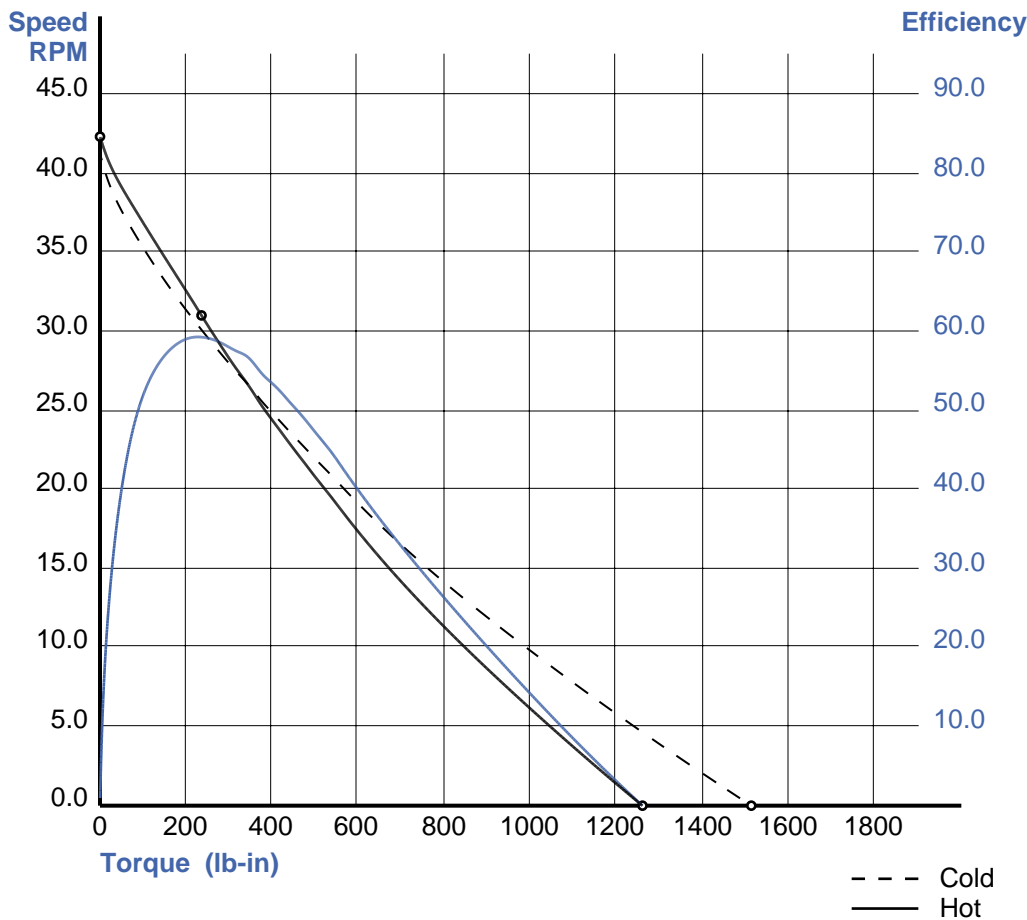

Duty Cycle:

On: Continuous
Off:

Efficiency:

Gearbox: 78.0 %
Motor: 76.1 %
System: 59.4 %

Start/Stall Conditions:

Current: 31.91 amps
Torque: 1512.32 lb-in

Speed, Efficiency Vs. Torque

Notes: