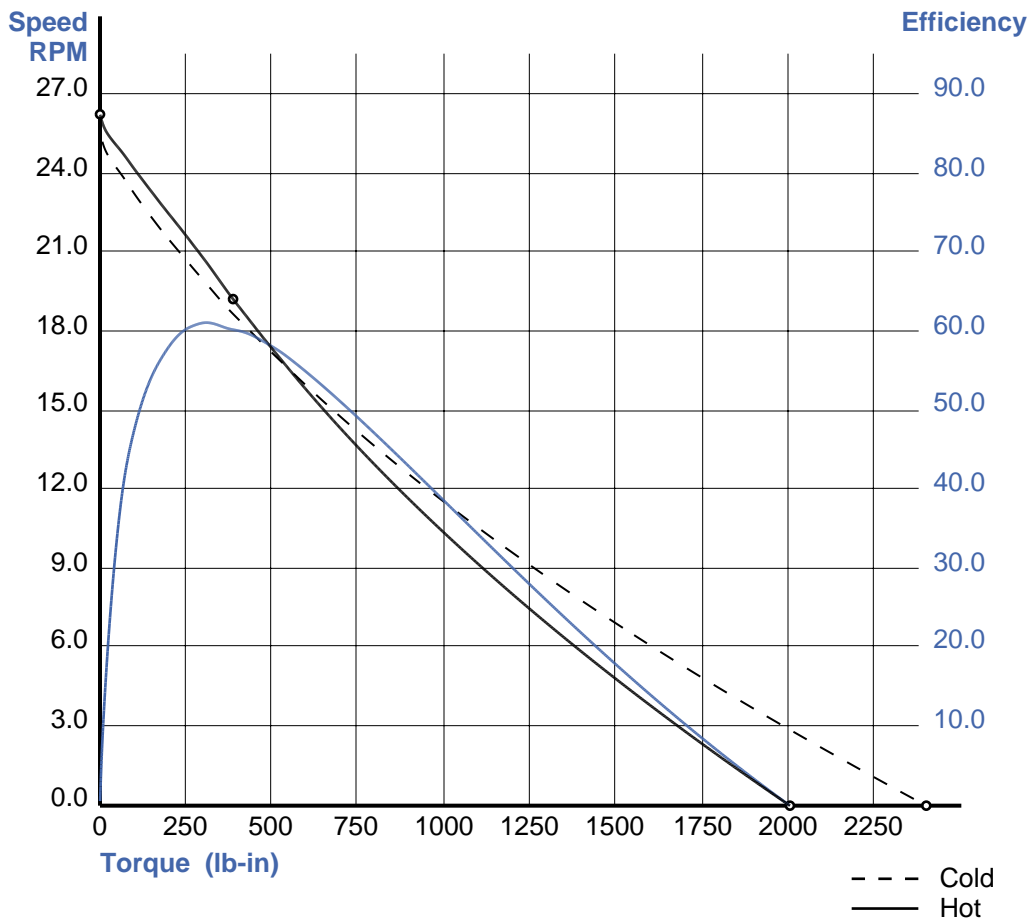

Duty Cycle:

On: Continuous
Off:

Efficiency:

Gearbox: 79.2 %
Motor: 76.1 %
System: 60.3 %

Start/Stall Conditions:

Current: 31.91 amps
Torque: 2398.24 lb-in

Speed, Efficiency Vs. Torque

Notes: