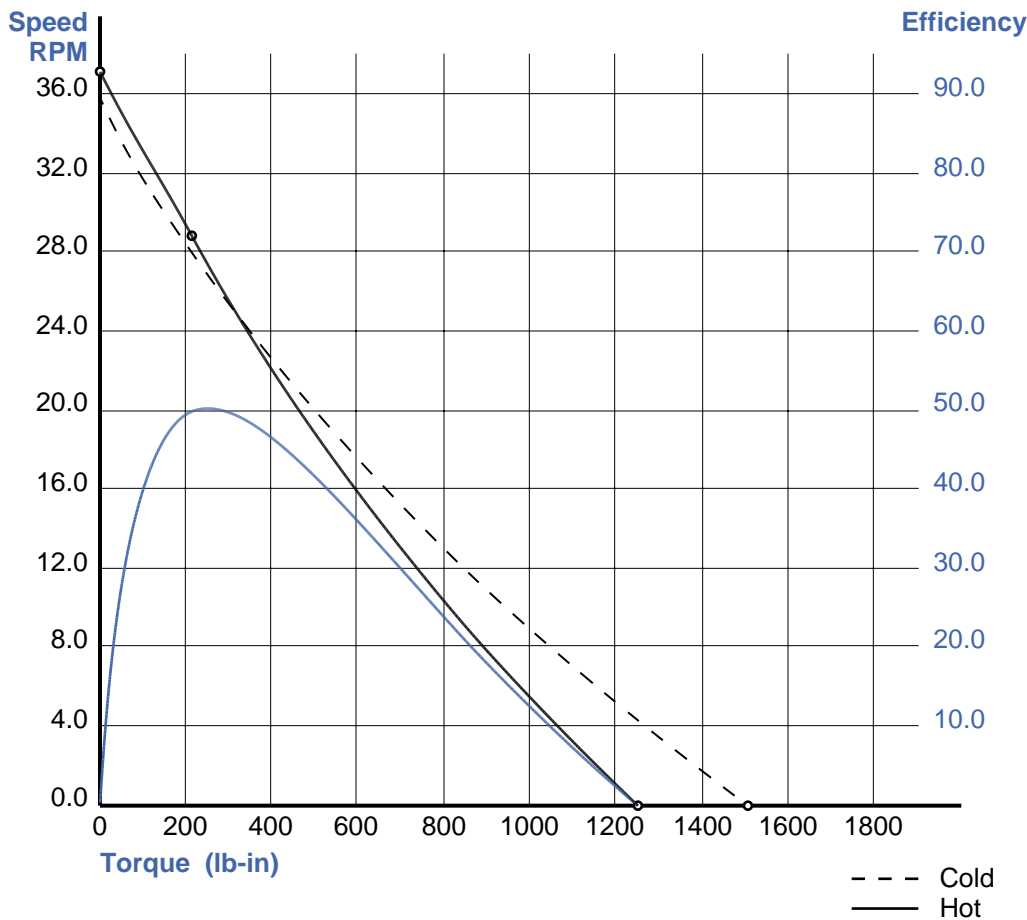

Prepared by: Groschopp.com

08/17/20

Motor: BL 6540  
Voltage: 24 v DC  
Speed: 2900 rpm 4 Poles  
Gearbox: RP 7300 100:1 Ratio

Product ID: 87544

### Speed, Efficiency Vs. Torque

Notes:

### SPECIFICATIONS

**Rating:**

Speed: 28.9 rpm  
Torque: 213.2lb-in  
Current: 6.14 amps  
Output: 73 watts  
Output: 0.0977 HP

**Duty Cycle:**

On: Continuous  
Off:

**Efficiency:**

Gearbox: 65.6 %  
Motor: 76.1 %  
System: 49.9 %