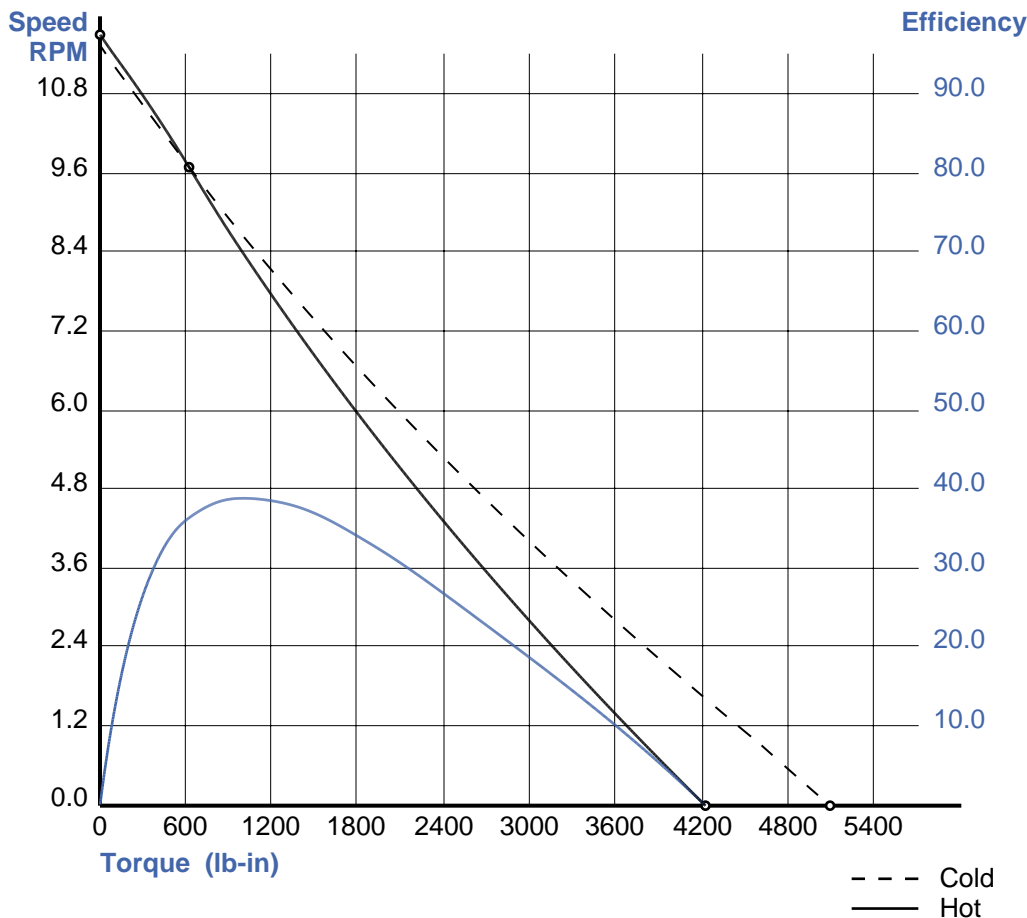

Prepared by: Groschopp.com

08/17/20

Motor: BL 6560
Voltage: 24 v DC
Speed: 2900 rpm 4 Poles
Gearbox: RP 7300 300:1 Ratio

Product ID: 87613

SPECIFICATIONS

Rating:

Speed: 9.7 rpm
Torque: 620.4lb-in
Current: 8.43 amps
Output: 71 watts
Output: 0.0955 HP

Duty Cycle:

On: Continuous
Off:

Efficiency:

Gearbox: 47.3 %
Motor: 77.1 %
System: 36.5 %

Start/Stall Conditions:

Current: 40.66 amps
Torque: 5085.45 lb-in

Speed, Efficiency Vs. Torque

Notes: