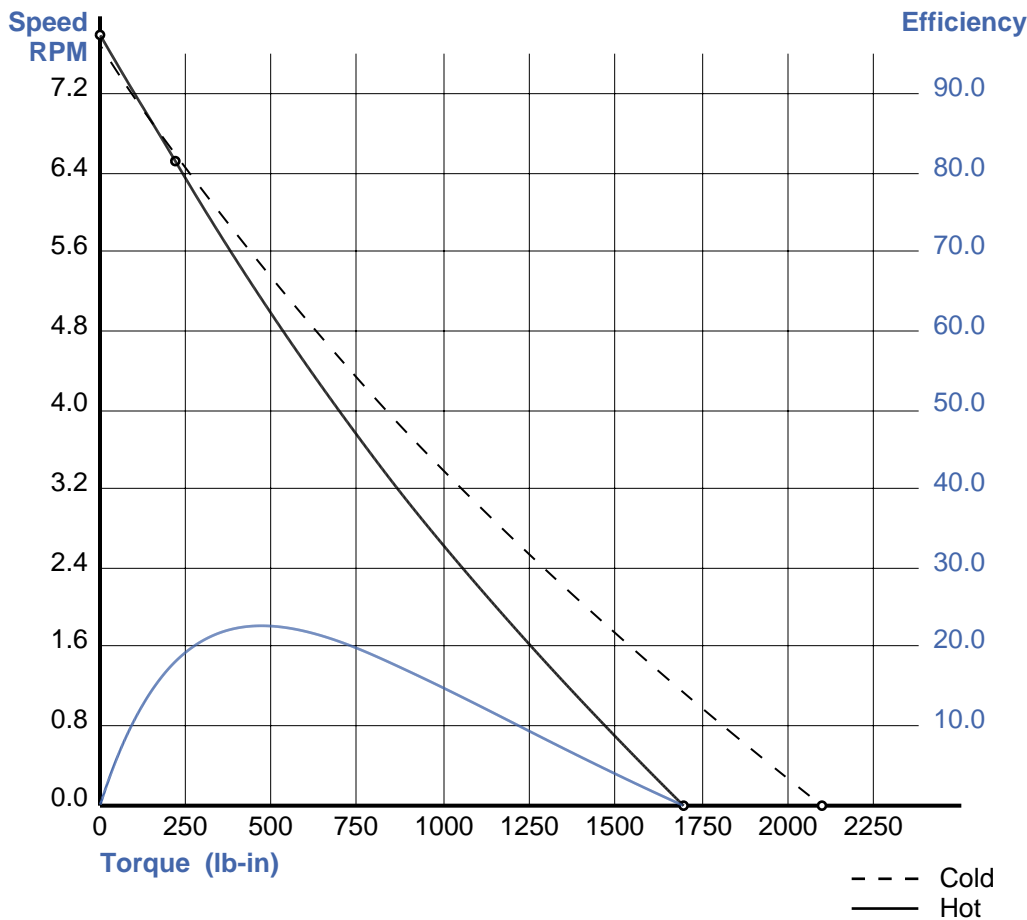

Prepared by: Groschopp.com

08/17/20

Motor: BL 6520  
Voltage: 24 v DC  
Speed: 2600 rpm 4 Poles  
Gearbox: RP 7300 400:1 Ratio

Product ID: 87654

SPECIFICATIONS

Rating:

Speed: 6.5 rpm  
Torque: 218.6lb-in  
Current: 3.66 amps  
Output: 17 watts  
Output: 0.0227 HP

Duty Cycle:

On: Continuous  
Off:

Efficiency:

Gearbox: 29.4 %  
Motor: 62.1 %  
System: 18.3 %

Start/Stall Conditions:

Current: 14.11 amps  
Torque: 2095.46 lb-in

Speed, Efficiency Vs. Torque

Notes: