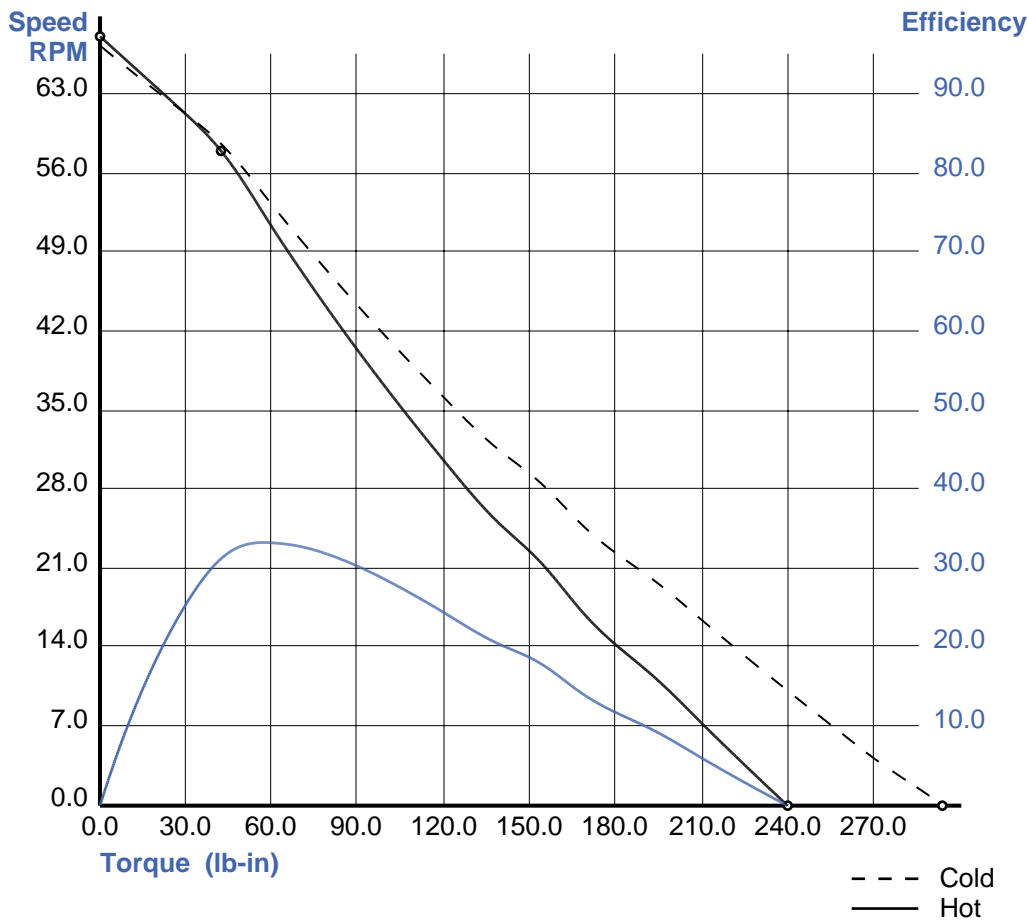

Prepared by: Groschopp.com

08/17/20

Motor: BL 6520  
Voltage: 24 v DC  
Speed: 2600 rpm 4 Poles  
Gearbox: PS 2100 45:1 Ratio

Product ID: 87913

SPECIFICATIONS

Rating:

Speed: 58.1 rpm  
Torque: 42.1lb-in  
Current: 3.66 amps  
Output: 29 watts  
Output: 0.0388 HP

Duty Cycle:

On: Continuous  
Off:

Efficiency:

Gearbox: 50.4 %  
Motor: 62.1 %  
System: 31.3 %

Start/Stall Conditions:

Current: 14.11 amps  
Torque: 293.38 lb-in

Speed, Efficiency Vs. Torque

Notes: