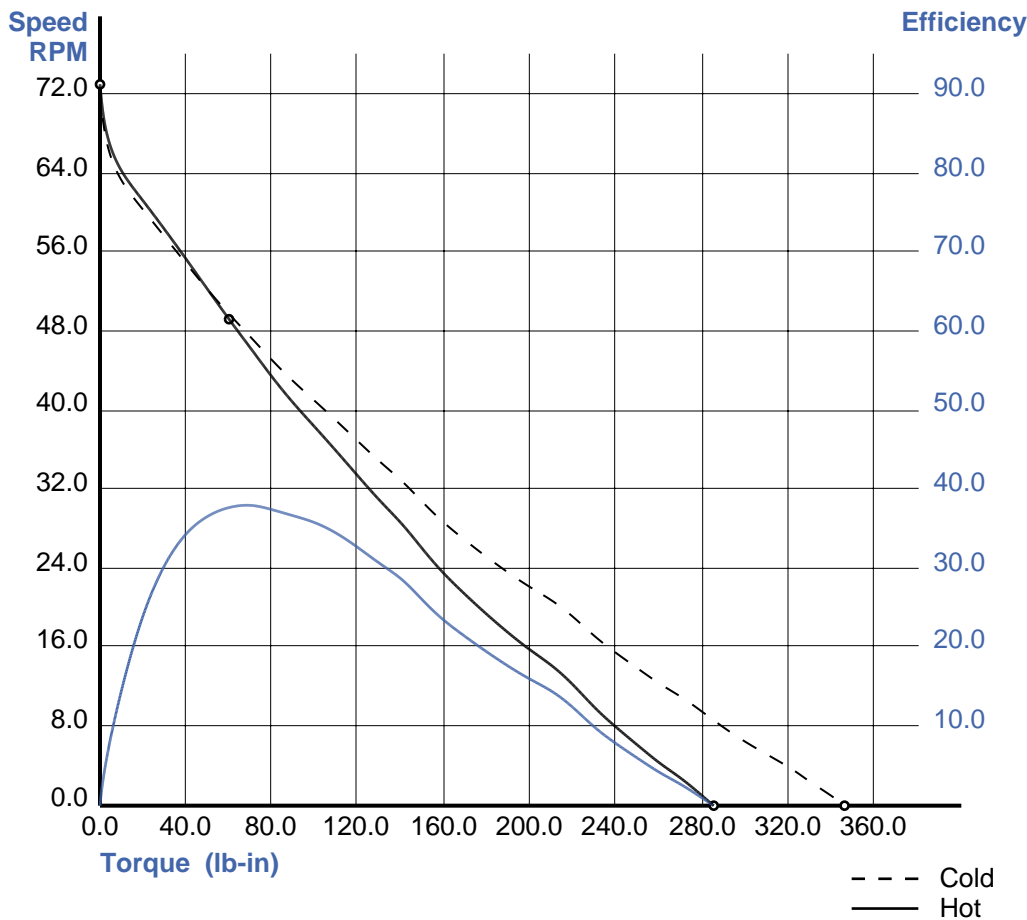

Prepared by: Groschopp.com

08/17/20

Motor: BL 6520
Voltage: 24 v DC
Speed: 2600 rpm 4 Poles
Gearbox: PS 2100 53:1 Ratio

Product ID: 87914

SPECIFICATIONS

Rating:

Speed: 49.3 rpm
Torque: 59.9lb-in
Current: 3.66 amps
Output: 35 watts
Output: 0.0469 HP

Duty Cycle:

On: Continuous
Off:

Efficiency:

Gearbox: 60.8 %
Motor: 62.1 %
System: 37.8 %

Start/Stall Conditions:

Current: 14.11 amps
Torque: 345.76 lb-in

Speed, Efficiency Vs. Torque

Notes: