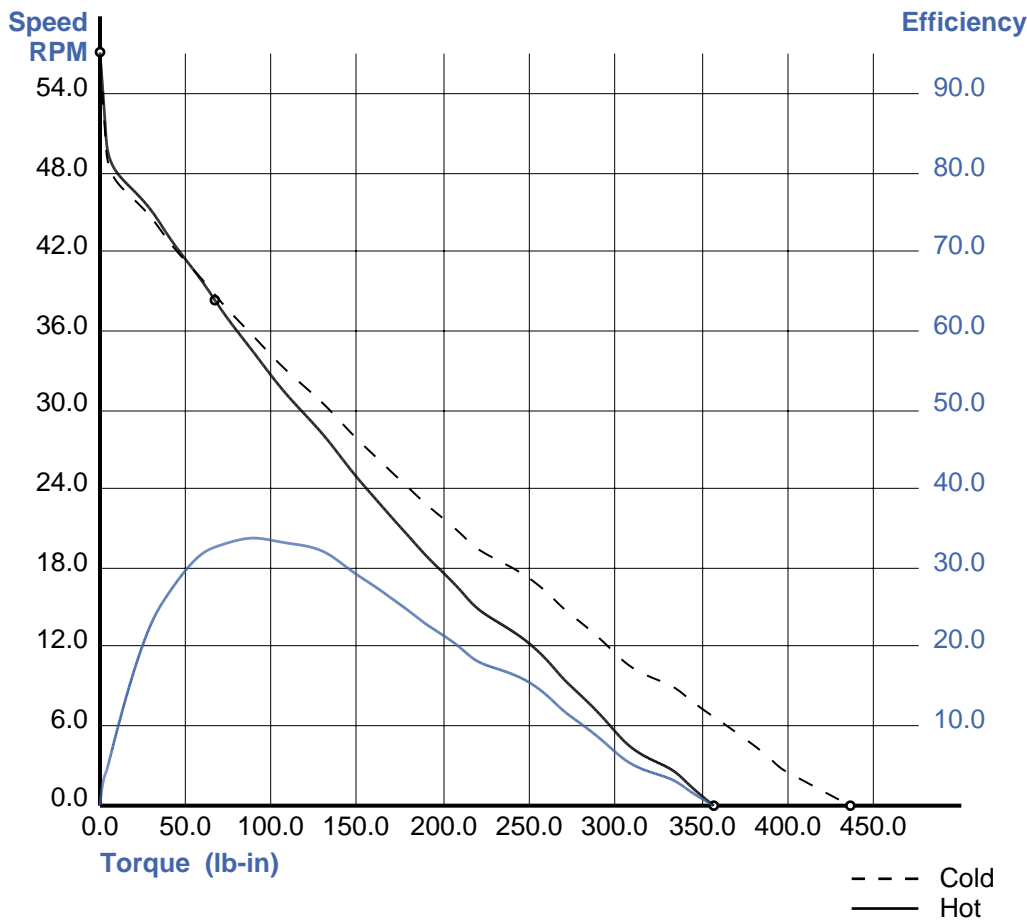

Prepared by: Groschopp.com

08/17/20

Motor: BL 6520  
Voltage: 24 v DC  
Speed: 2600 rpm 4 Poles  
Gearbox: PS 2100 68:1 Ratio

Product ID: 87915

SPECIFICATIONS

Rating:

Speed: 38.4 rpm  
Torque: 66.7lb-in  
Current: 3.66 amps  
Output: 30 watts  
Output: 0.0407 HP

Duty Cycle:

On: Continuous  
Off:

Efficiency:

Gearbox: 52.7 %  
Motor: 62.1 %  
System: 32.8 %

Start/Stall Conditions:

Current: 14.11 amps  
Torque: 435.56 lb-in

Speed, Efficiency Vs. Torque

Notes: