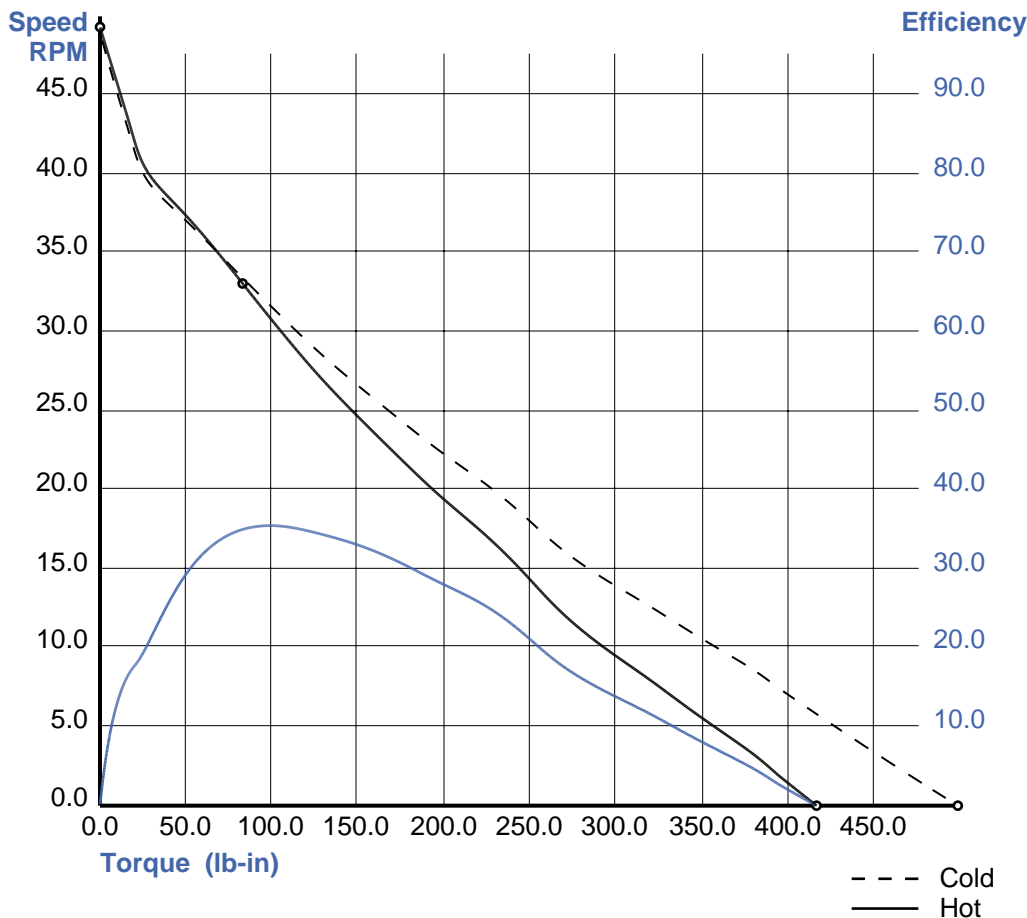

Prepared by: Groschopp.com

08/17/20

Motor: BL 6520
Voltage: 24 v DC
Speed: 2600 rpm 4 Poles
Gearbox: PS 2100 79:1 Ratio

Product ID: 87916

SPECIFICATIONS

Rating:

Speed: 33.1 rpm
Torque: 82.8lb-in
Current: 3.66 amps
Output: 32 watts
Output: 0.0434 HP

Duty Cycle:

On: Continuous
Off:

Efficiency:

Gearbox: 56.3 %
Motor: 62.1 %
System: 35.0 %

Start/Stall Conditions:

Current: 14.11 amps
Torque: 497.96 lb-in

Speed, Efficiency Vs. Torque

Notes: