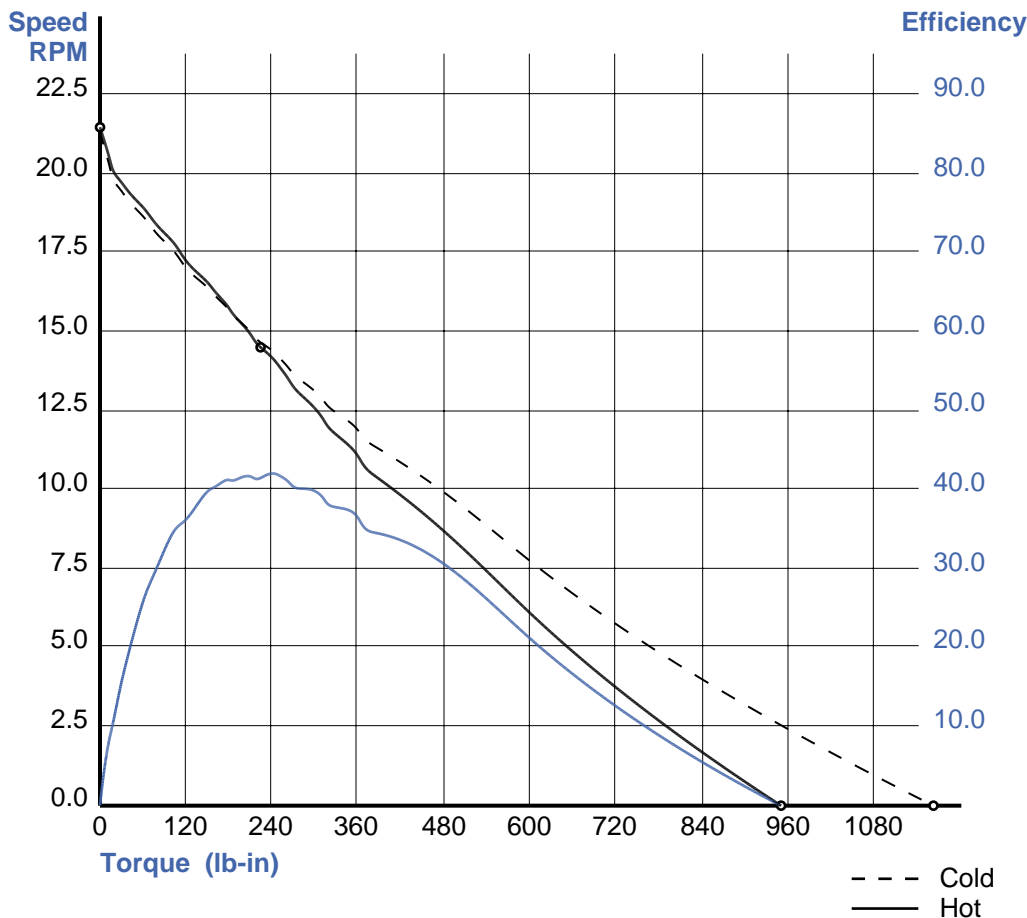

Prepared by: Groschopp.com

08/17/20

Motor: BL 6520  
Voltage: 24 v DC  
Speed: 2600 rpm 4 Poles  
Gearbox: PS 2100 180:1 Ratio

Product ID: 87920

SPECIFICATIONS

Rating:

Speed: 14.5 rpm  
Torque: 223.7lb-in  
Current: 3.66 amps  
Output: 38 watts  
Output: 0.0515 HP

Duty Cycle:

On: Continuous  
Off:

Efficiency:

Gearbox: 66.8 %  
Motor: 62.1 %  
System: 41.5 %

Start/Stall Conditions:

Current: 14.11 amps  
Torque: 1161.14 lb-in

Speed, Efficiency Vs. Torque

Notes: